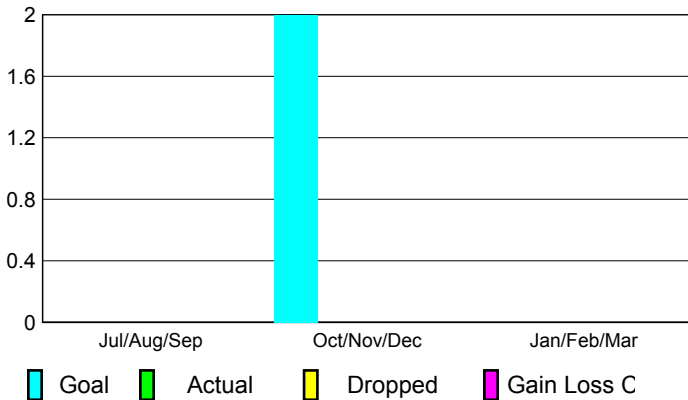

2009-2010 GMT Quarterly Report for District (or Undistricted) District 26 M7

GMT: **JOHN 'JACK' R FERGUSON**

Location: **MISSOURI**

GMT CA: **1**

CLUBS

Club Results
2009-2010

Clubs
2008-2009

Month	New Club Goal	Actual New Clubs	Actual Dropped Clubs	Gain/Loss of Clubs	Gain/Loss of Clubs
Jul/Aug/Sep	0	0	0	0	0
Oct/Nov/Dec	2	0	0	0	-2
Jan/Feb/Mar	0	0	0	0	0
Totals	2	0	0	0	-2

Club Results 2009-2010

Goal, New, Dropped, Gain/Loss

MEMBERSHIP

Membership Results
2009-2010

Membership
2008-2009

Month	Net Memb Goal	Actual New Memb	Actual Dropped Memb	Gain/Loss of Memb	Gain/Loss of Memb
Jul/Aug/Sep	0	27	-54	-27	-11
Oct/Nov/Dec	35	44	-28	16	-52
Jan/Feb/Mar	20	41	-38	3	-12
Totals	55	112	-120	-8	-75