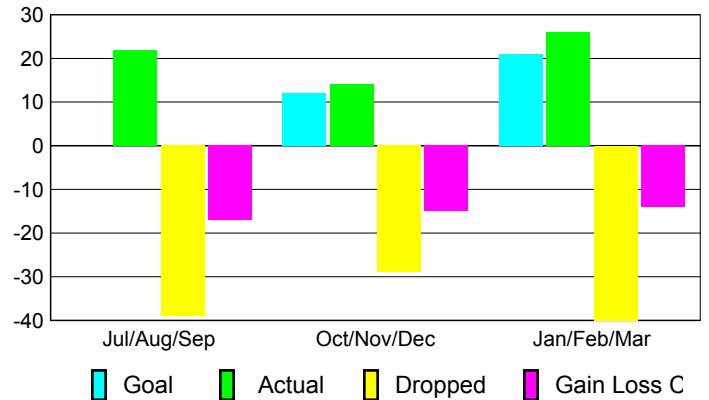

Membership Results 2009-2010

Goal, New, Dropped, Gain/Loss

Comparison of Membership Gain/Loss

Current Year Compared to the Previous Year