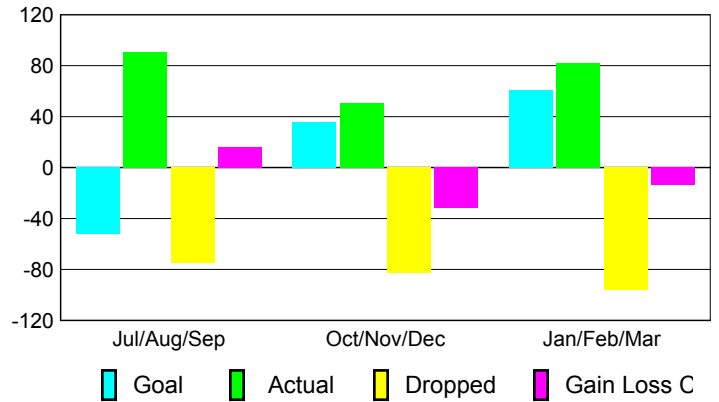

Membership Results 2009-2010

Goal, New, Dropped, Gain/Loss

Comparison of Membership Gain/Loss

Current Year Compared to the Previous Year