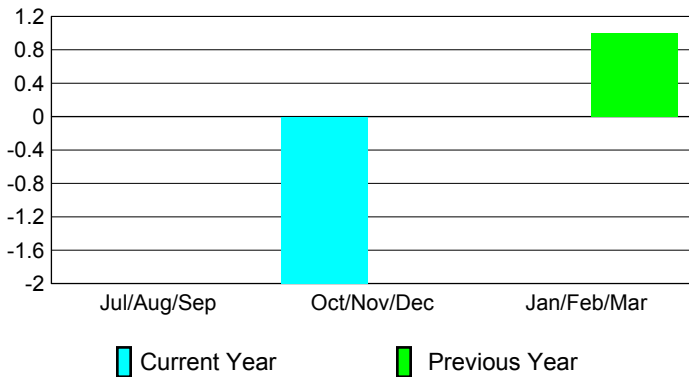

Comparison of Club Gain/Loss

Current Year Compared to the Previous Year