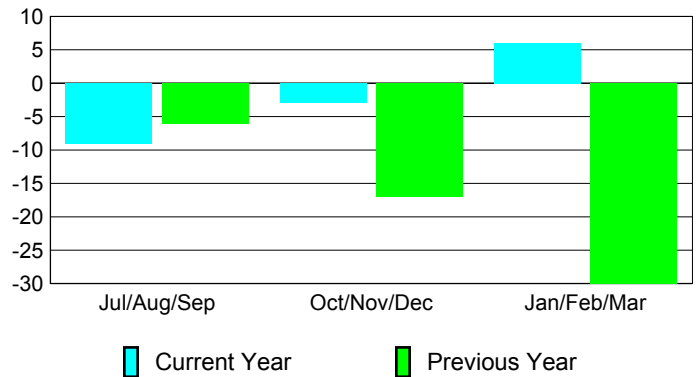

Gender Comparison 2009-2010

Jul/Aug/Sep

Oct/Nov/Dec

Jan/Feb/Mar

Male

Female