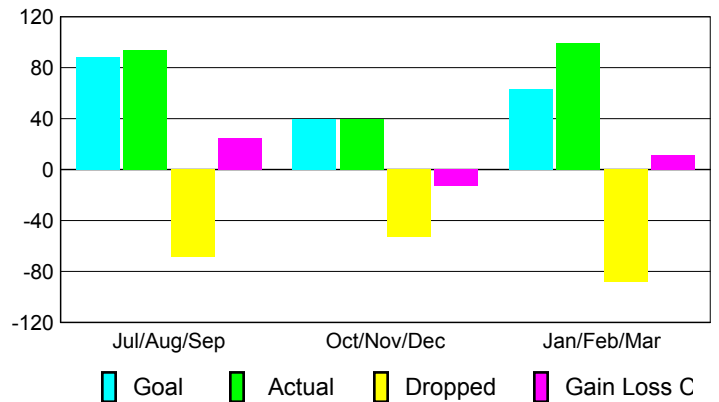

Membership Results 2009-2010

Goal, New, Dropped, Gain/Loss

Comparison of Membership Gain/Loss

Current Year Compared to the Previous Year