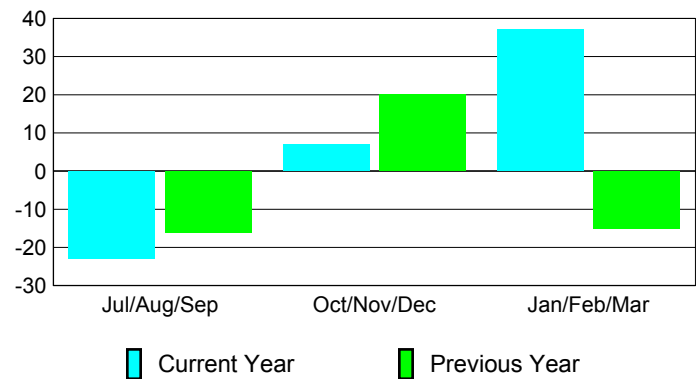

Gender Comparison 2009-2010

Jul/Aug/Sep

Oct/Nov/Dec

Jan/Feb/Mar

Male

Female