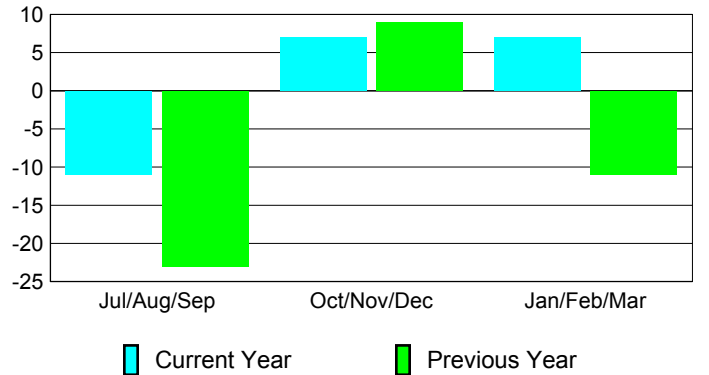

Comparison of Membership Gain/Loss

Current Year Compared to the Previous Year