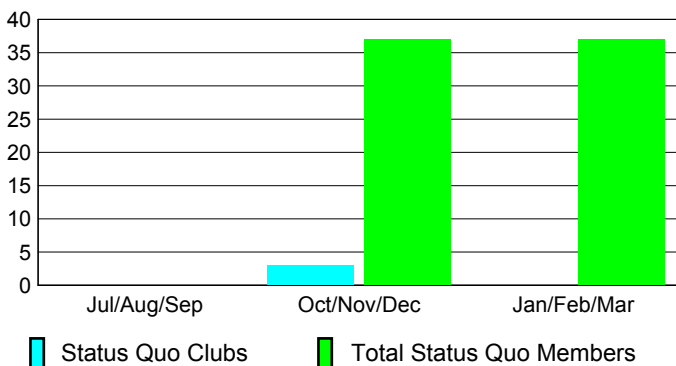

Club Results 2009-2010

Goal, New, Dropped, Gain/Loss

Comparison of Club Gain/Loss

Current Year Compared to the Previous Year

YTD Status Quo Clubs 2009-2010

Status Quo Clubs Compared to Status Quo Members

MEMBERSHIP