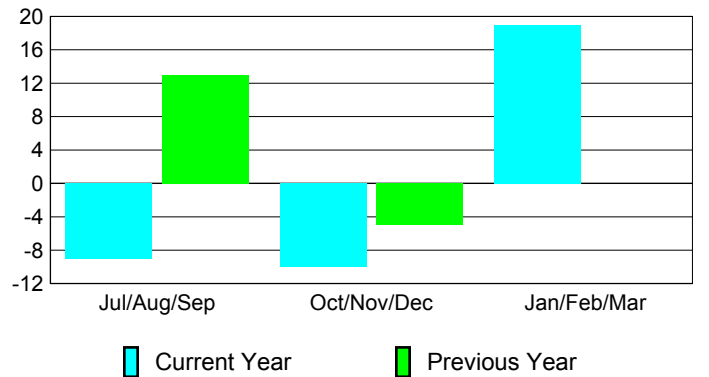

Comparison of Membership Gain/Loss

Current Year Compared to the Previous Year