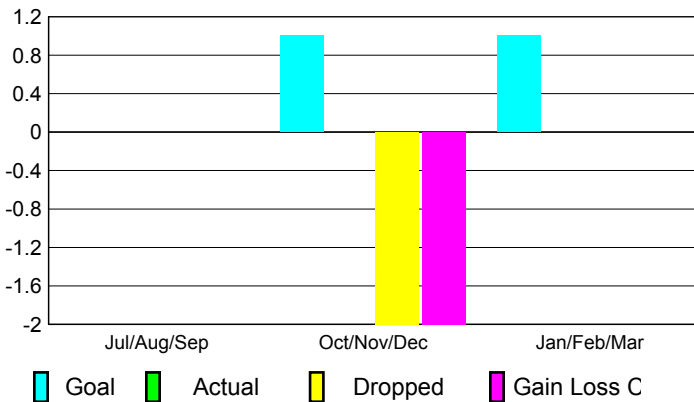

2009-2010 GMT Quarterly Report for District (or Undistricted) **District 26 M2**

GMT: **JOHN 'JACK' R FERGUSON**

Location: **MISSOURI**

GMT CA: **1**

CLUBS

Club Results
2009-2010

Clubs
2008-2009

Month	New Club Goal	Actual New Clubs	Actual Dropped Clubs	Gain/Loss of Clubs	Gain/Loss of Clubs
Jul/Aug/Sep	0	0	0	0	0
Oct/Nov/Dec	1	0	-2	-2	0
Jan/Feb/Mar	1	0	0	0	0
Totals	2	0	-2	-2	0

Club Results 2009-2010

Goal, New, Dropped, Gain/Loss