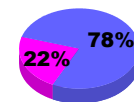

Gender Comparison 2009-2010

Jul/Aug/Sep