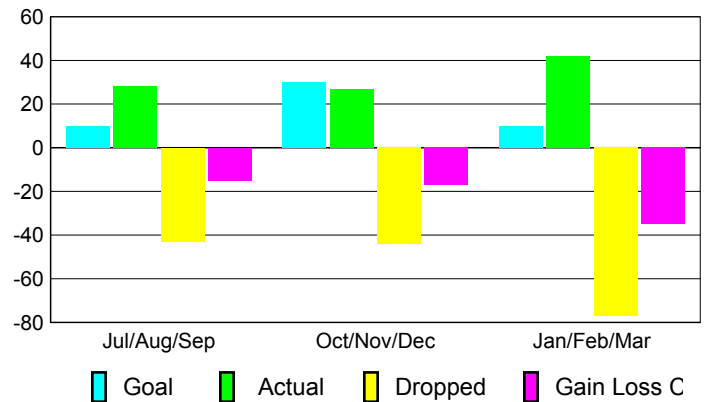

Membership Results 2009-2010

Goal, New, Dropped, Gain/Loss