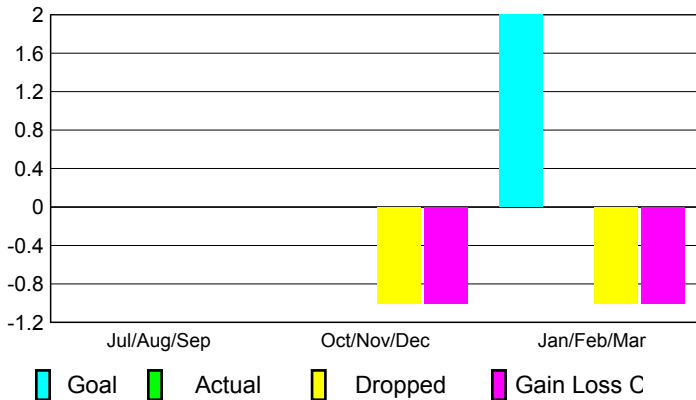

2009-2010 GMT Quarterly Report for District (or Undistricted) **District 2 T2**

GMT: **JOHN 'JACK' R FERGUSON**

Location: **TEXAS**

GMT CA: **1**

CLUBS

**Club Results
2009-2010**

**Clubs
2008-2009**

Month	New Club Goal	Actual New Clubs	Actual Dropped Clubs	Gain/Loss of Clubs	Gain/Loss of Clubs
Jul/Aug/Sep	0	0	0	0	0
Oct/Nov/Dec	0	0	-1	-1	-1
Jan/Feb/Mar	2	0	-1	-1	-1
Totals	2	0	-2	-2	-2

Club Results 2009-2010

Goal, New, Dropped, Gain/Loss

Comparison of Club Gain/Loss

Current Year Compared to the Previous Year