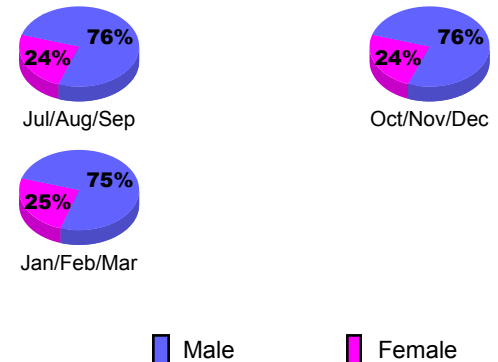

Gender Comparison 2009-2010