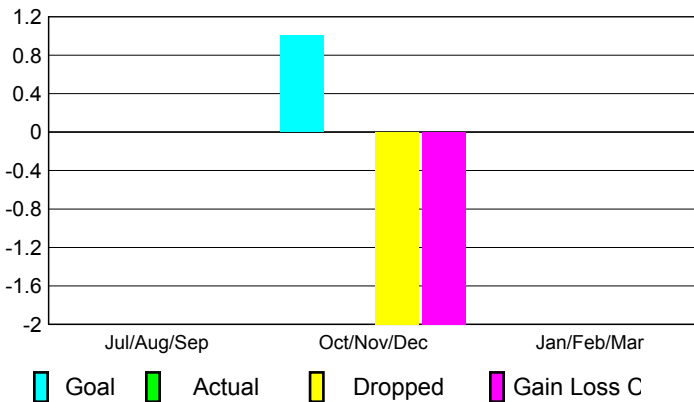

2009-2010 GMT Quarterly Report for District (or Undistricted) **District 8 N**

GMT: JOHN 'JACK' R FERGUSON

Location: LOUISIANA

GMT CA: 1

CLUBS

Club Results
2009-2010

Clubs
2008-2009

Month	New Club Goal	Actual New Clubs	Actual Dropped Clubs	Gain/Loss of Clubs	Gain/Loss of Clubs
Jul/Aug/Sep	0	0	0	0	0
Oct/Nov/Dec	1	0	-2	-2	0
Jan/Feb/Mar	0	0	0	0	1
Totals	1	0	-2	-2	1

Club Results 2009-2010

Goal, New, Dropped, Gain/Loss