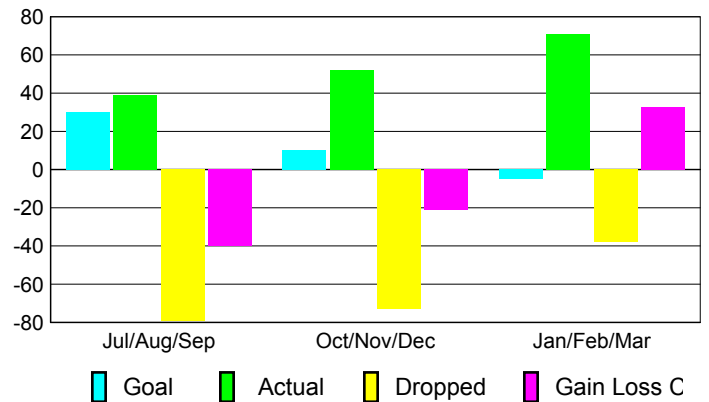

Membership Results 2009-2010

Goal, New, Dropped, Gain/Loss