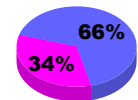

Oct/Nov/Dec