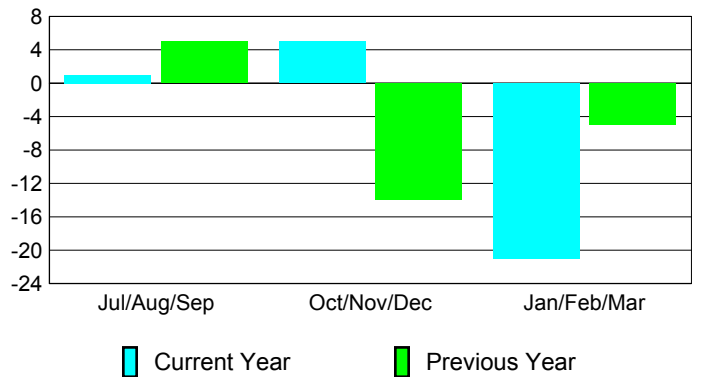

Gender Comparison 2009-2010

Jul/Aug/Sep

Oct/Nov/Dec

Jan/Feb/Mar

Male

Female