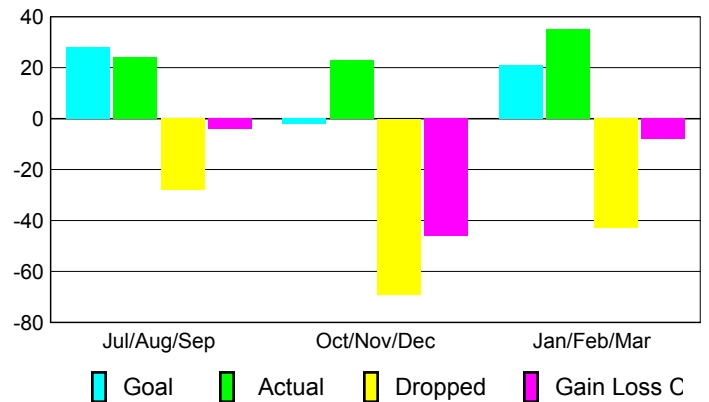

Membership Results 2009-2010

Goal, New, Dropped, Gain/Loss