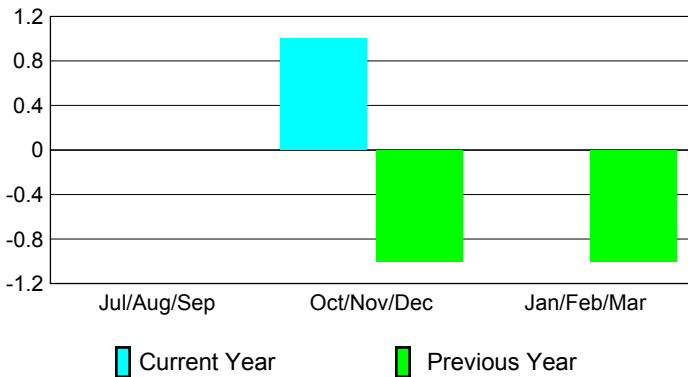

Comparison of Club Gain/Loss

Current Year Compared to the Previous Year