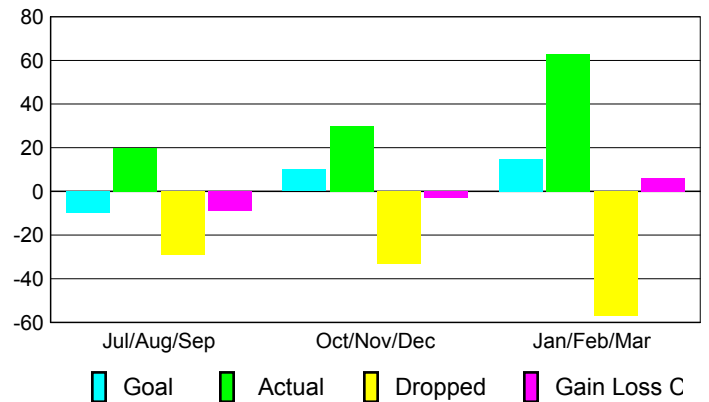

Membership Results 2009-2010

Goal, New, Dropped, Gain/Loss

Comparison of Membership Gain/Loss

Current Year Compared to the Previous Year