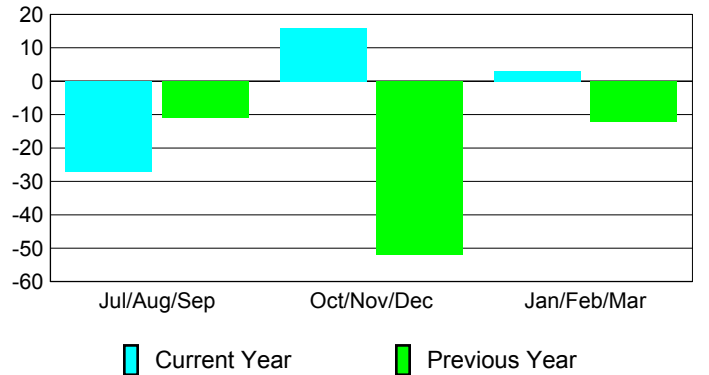

YTD Status Quo Clubs 2009-2010

Status Quo Clubs Compared to Status Quo Members

Gender Comparison 2009-2010

Jul/Aug/Sep

Oct/Nov/Dec

Jan/Feb/Mar

Male

Female