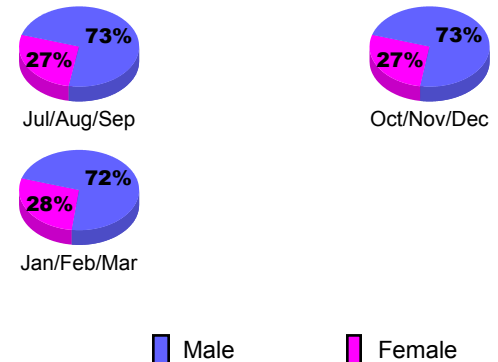

Gender Comparison 2009-2010