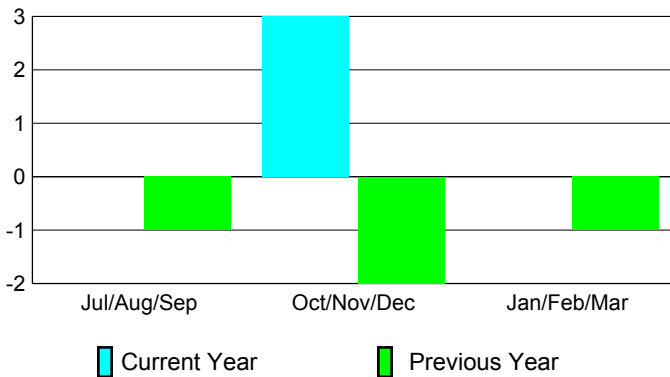

Comparison of Club Gain/Loss

Current Year Compared to the Previous Year