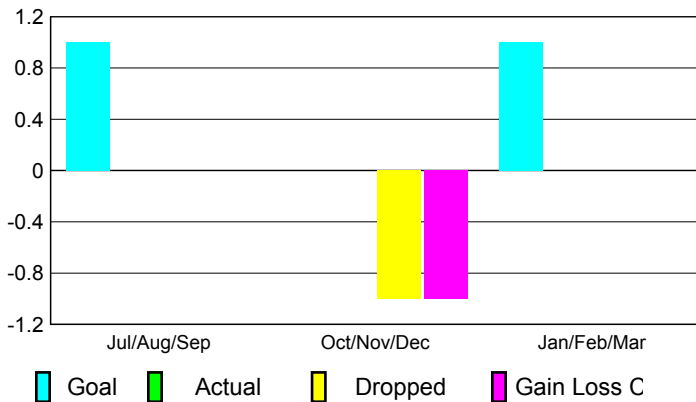

2009-2010 GMT Quarterly Report for District (or Undistricted) **District 7 L**

GMT: **JOHN 'JACK' R FERGUSON**

Location: **ARKANSAS**

GMT CA: **1**

CLUBS

**Club Results
2009-2010**

**Clubs
2008-2009**

Month	New Club Goal	Actual New Clubs	Actual Dropped Clubs	Gain/Loss of Clubs	Gain/Loss of Clubs
Jul/Aug/Sep	1	0	0	0	0
Oct/Nov/Dec	0	0	-1	-1	1
Jan/Feb/Mar	1	0	0	0	0
Totals	2	0	-1	-1	1

Club Results 2009-2010

Goal, New, Dropped, Gain/Loss