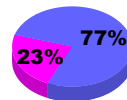

Gender Comparison 2009-2010

Jul/Aug/Sep