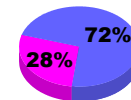

Gender Comparison 2009-2010

Jul/Aug/Sep