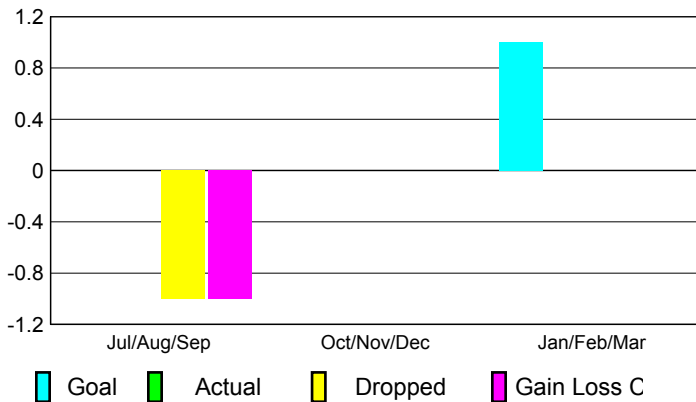

2009-2010 GMT Quarterly Report for District (or Undistricted) **District 8 O**

GMT: JOHN 'JACK' R FERGUSON

Location: LOUISIANA

GMT CA: 1

CLUBS

Club Results
2009-2010

Clubs
2008-2009

Month	New Club Goal	Actual New Clubs	Actual Dropped Clubs	Gain/Loss of Clubs	Gain/Loss of Clubs
Jul/Aug/Sep	0	0	-1	-1	-1
Oct/Nov/Dec	0	0	0	0	2
Jan/Feb/Mar	1	0	0	0	-2
Totals	1	0	-1	-1	-1

Club Results 2009-2010

Goal, New, Dropped, Gain/Loss