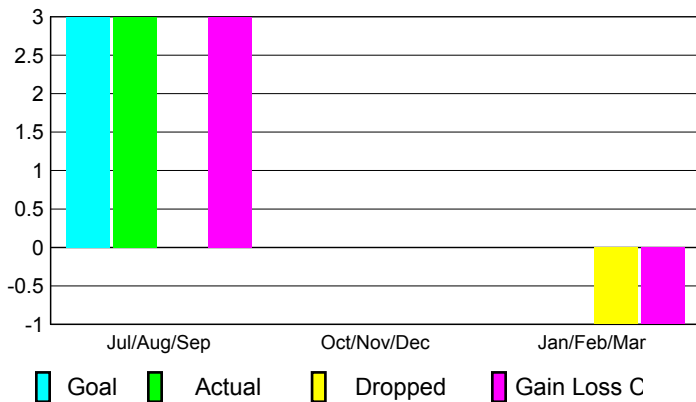

2009-2010 GMT Quarterly Report for District (or Undistricted) **District 26 M1**

GMT: **JOHN 'JACK' R FERGUSON**

Location: **MISSOURI**

GMT CA: **1**

CLUBS

Club Results
2009-2010

Clubs
2008-2009

Month	New Club Goal	Actual New Clubs	Actual Dropped Clubs	Gain/Loss of Clubs	Gain/Loss of Clubs
Jul/Aug/Sep	3	3	0	3	0
Oct/Nov/Dec	0	0	0	0	0
Jan/Feb/Mar	0	0	-1	-1	-1
Totals	3	3	-1	2	-1

Club Results 2009-2010

Goal, New, Dropped, Gain/Loss

Comparison of Club Gain/Loss

Current Year Compared to the Previous Year