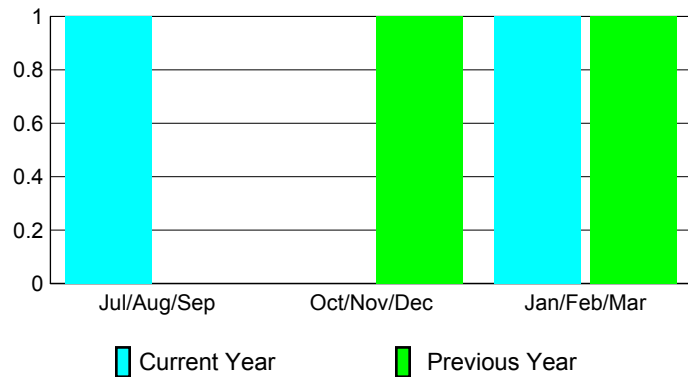

2009-2010 GMT Quarterly Report for District (or Undistricted) **District 2 S2**

GMT: **JOHN 'JACK' R FERGUSON**

Location: **TEXAS**

GMT CA: **1**

CLUBS

Club Results
2009-2010

Clubs
2008-2009

Month	New Club Goal	Actual New Clubs	Actual Dropped Clubs	Gain/Loss of Clubs	Gain/Loss of Clubs
Jul/Aug/Sep	1	1	0	1	0
Oct/Nov/Dec	1	0	0	0	1
Jan/Feb/Mar	2	1	0	1	1
Totals	4	2	0	2	2

Club Results 2009-2010

Goal, New, Dropped, Gain/Loss

Comparison of Club Gain/Loss

Current Year Compared to the Previous Year

YTD Status Quo Clubs 2009-2010

Status Quo Clubs Compared to Status Quo Members

MEMBERSHIP

Membership Results
2009-2010

Membership
2008-2009

Month	Net Memb Goal	Actual New Memb	Actual Dropped Memb	Gain/Loss of Memb	Gain/Loss of Memb
Jul/Aug/Sep	40	82	-76	6	-17
Oct/Nov/Dec	20	106	-88	18	48
Jan/Feb/Mar	40	109	-85	24	35
Totals	100	297	-249	48	66

Membership Results 2009-2010

Goal, New, Dropped, Gain/Loss

Comparison of Membership Gain/Loss

Current Year Compared to the Previous Year

Gender Comparison 2009-2010

Jul/Aug/Sep

Oct/Nov/Dec

Jan/Feb/Mar

Male

Female