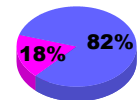

Oct/Nov/Dec