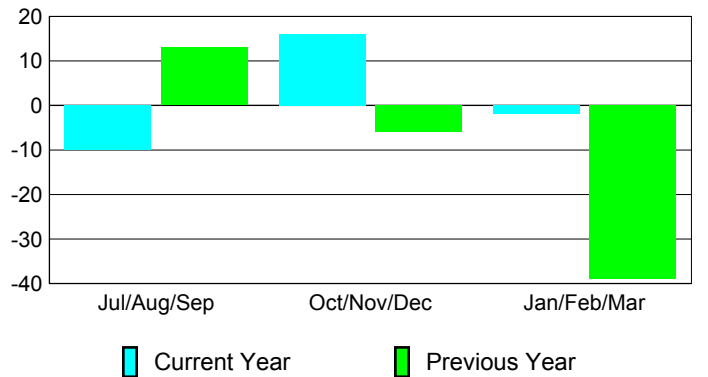

Comparison of Membership Gain/Loss

Current Year Compared to the Previous Year