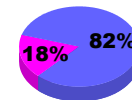

Gender Comparison 2009-2010

Jul/Aug/Sep