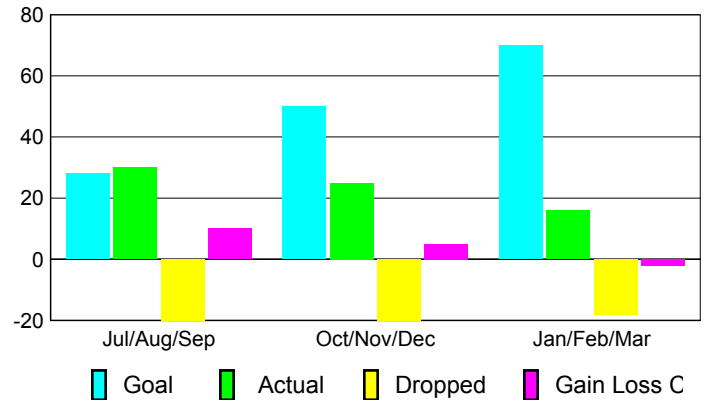

Membership Results 2009-2010

Goal, New, Dropped, Gain/Loss