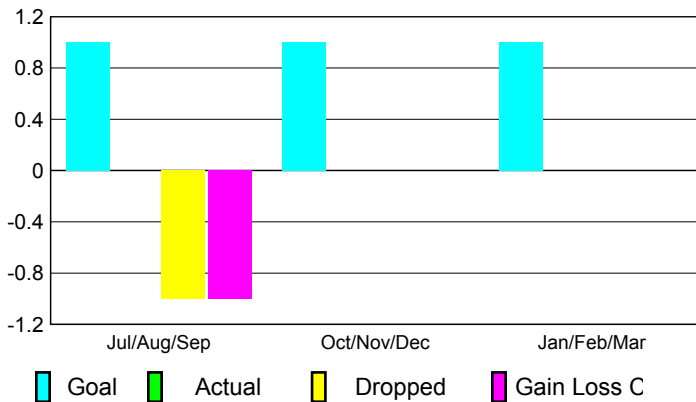

2009-2010 GMT Quarterly Report for District (or Undistricted) **District 2 X2**

GMT: **JOHN 'JACK' R FERGUSON**

Location: **TEXAS**

GMT CA: **1**

CLUBS

**Club Results
2009-2010**

**Clubs
2008-2009**

Month	New Club Goal	Actual New Clubs	Actual Dropped Clubs	Gain/Loss of Clubs	Gain/Loss of Clubs
Jul/Aug/Sep	1	0	-1	-1	0
Oct/Nov/Dec	1	0	0	0	0
Jan/Feb/Mar	1	0	0	0	0
Totals	3	0	-1	-1	0

Club Results 2009-2010

Goal, New, Dropped, Gain/Loss

Comparison of Club Gain/Loss

Current Year Compared to the Previous Year