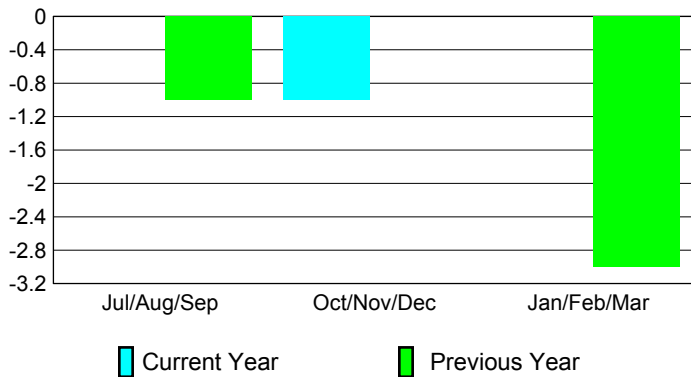

2009-2010 GMT Quarterly Report for District (or Undistricted) **District 26 M4**

GMT: **JOHN 'JACK' R FERGUSON**

Location: **MISSOURI**

GMT CA: **1**

CLUBS

**Club Results
2009-2010**

**Clubs
2008-2009**

Month	New Club Goal	Actual New Clubs	Actual Dropped Clubs	Gain/Loss of Clubs	Gain/Loss of Clubs
Jul/Aug/Sep	0	0	0	0	-1
Oct/Nov/Dec	1	0	-1	-1	0
Jan/Feb/Mar	1	1	-1	0	-3
Totals	2	1	-2	-1	-4

Club Results 2009-2010

Goal, New, Dropped, Gain/Loss

Comparison of Club Gain/Loss

Current Year Compared to the Previous Year

YTD Status Quo Clubs 2009-2010

Status Quo Clubs Compared to Status Quo Members

MEMBERSHIP

**Membership Results
2009-2010**

**Membership
2008-2009**

Month	Net Memb Goal	Actual New Memb	Actual Dropped Memb	Gain/Loss of Memb	Gain/Loss of Memb
Jul/Aug/Sep	-10	20	-29	-9	-6
Oct/Nov/Dec	10	30	-33	-3	-17
Jan/Feb/Mar	15	63	-57	6	-30
Totals	15	113	-119	-6	-53

Membership Results 2009-2010

Goal, New, Dropped, Gain/Loss

Comparison of Membership Gain/Loss

Current Year Compared to the Previous Year

Gender Comparison 2009-2010

Jul/Aug/Sep

Oct/Nov/Dec

Jan/Feb/Mar

Male

Female