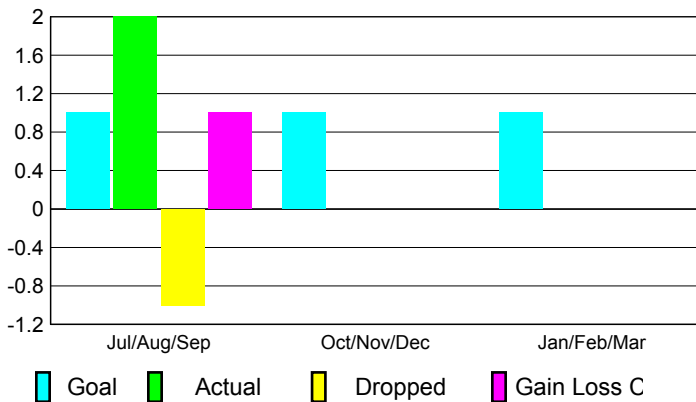

2009-2010 GMT Quarterly Report for District (or Undistricted) **District 3 L**

GMT: JOHN 'JACK' R FERGUSON

Location: OKLAHOMA

GMT CA: 1

CLUBS

Club Results
2009-2010

Clubs
2008-2009

Month	New Club	Actual New	Actual Dropped	Gain/Loss of	Gain/Loss of
	Goal	Clubs	Clubs	Clubs	Clubs
Jul/Aug/Sep	1	2	-1	1	0
Oct/Nov/Dec	1	0	0	0	0
Jan/Feb/Mar	1	0	0	0	0
Totals	3	2	-1	1	0

Club Results 2009-2010

Goal, New, Dropped, Gain/Loss

Comparison of Club Gain/Loss

Current Year Compared to the Previous Year