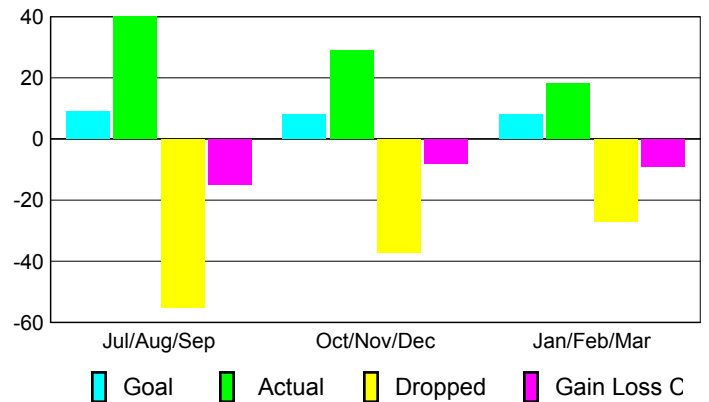

Membership Results 2009-2010

Goal, New, Dropped, Gain/Loss

Comparison of Membership Gain/Loss

Current Year Compared to the Previous Year