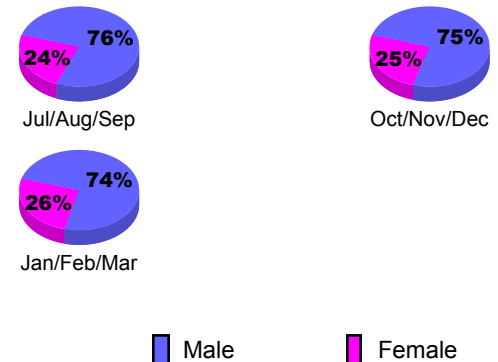

Gender Comparison 2009-2010