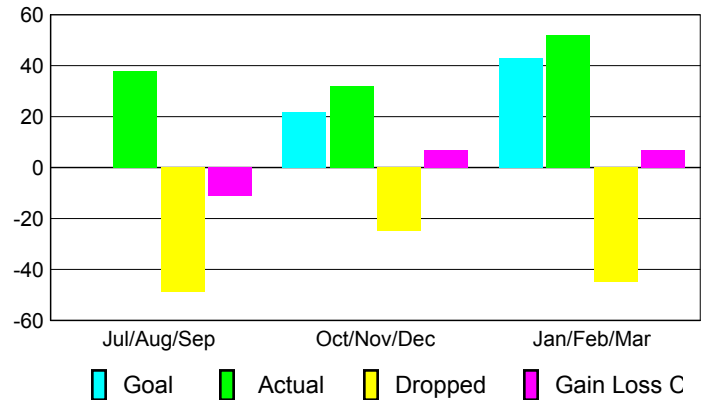

Membership Results 2009-2010

Goal, New, Dropped, Gain/Loss