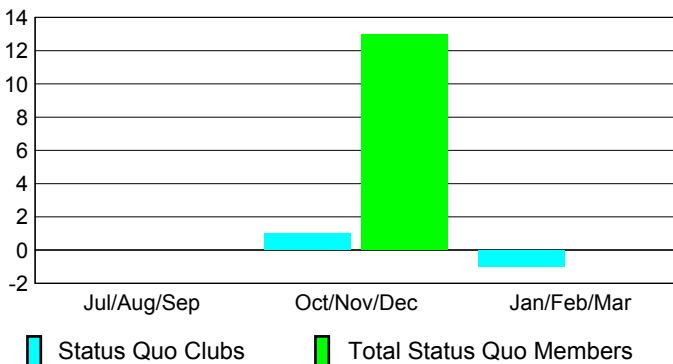

Goal, New, Dropped, Gain/Loss

Comparison of Club Gain/Loss

Current Year Compared to the Previous Year

YTD Status Quo Clubs 2009-2010

Status Quo Clubs Compared to Status Quo Members

MEMBERSHIP

Membership Results 2009-2010