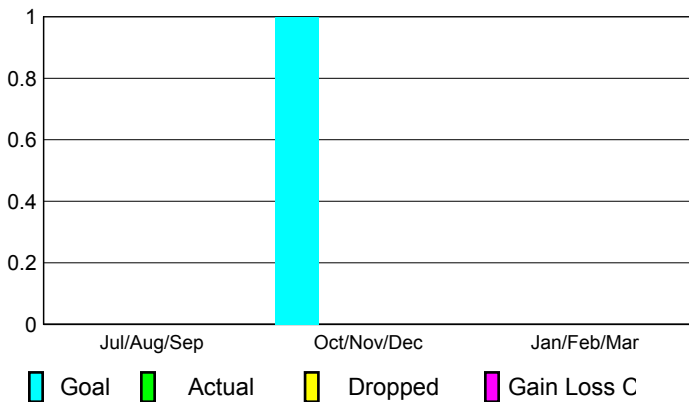

2009-2010 GMT Quarterly Report for District (or Undistricted) **District 7 O**

GMT: **JOHN 'JACK' R FERGUSON**

Location: **ARKANSAS**

GMT CA: **1**

CLUBS

Club Results
2009-2010

Clubs
2008-2009

Month	New Club Goal	Actual New Clubs	Actual Dropped Clubs	Gain/Loss of Clubs	Gain/Loss of Clubs
Jul/Aug/Sep	0	0	0	0	-1
Oct/Nov/Dec	1	0	0	0	-1
Jan/Feb/Mar	0	0	0	0	0
Totals	1	0	0	0	-2

Club Results 2009-2010

Goal, New, Dropped, Gain/Loss