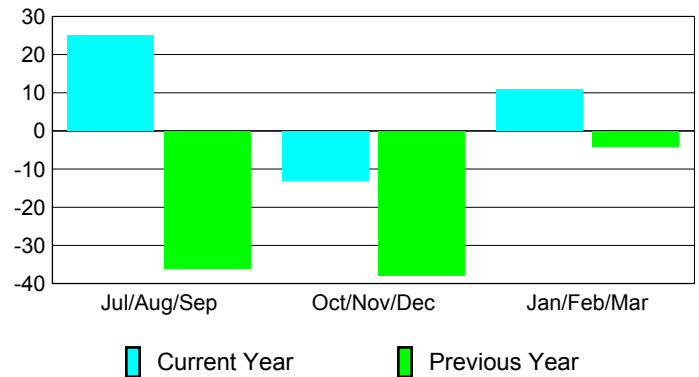

Gender Comparison 2009-2010

Jul/Aug/Sep

Oct/Nov/Dec

Jan/Feb/Mar

Male

Female