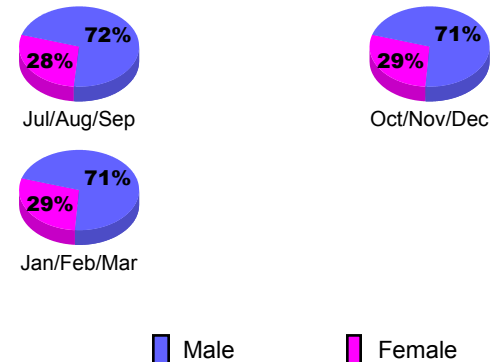

Gender Comparison 2009-2010