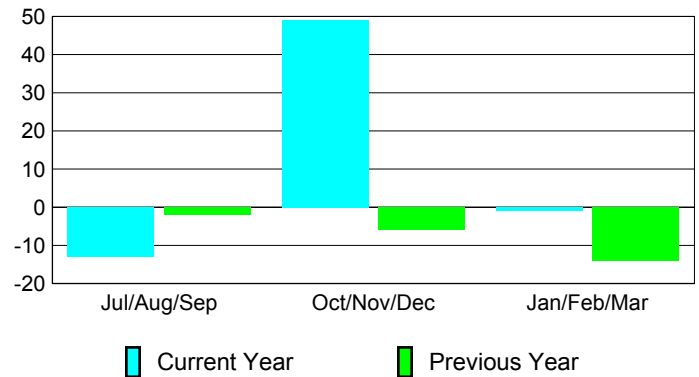

Comparison of Membership Gain/Loss

Current Year Compared to the Previous Year