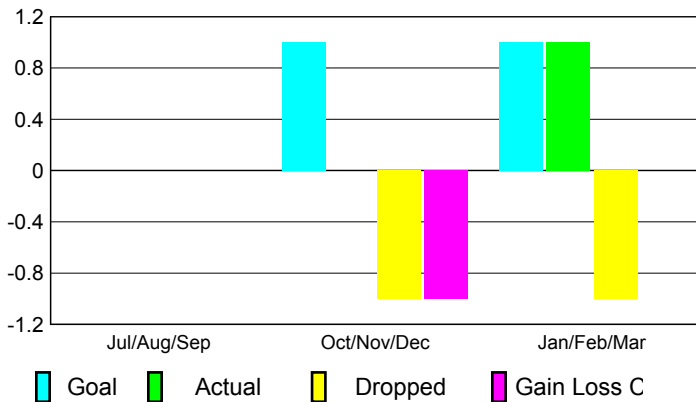

2009-2010 GMT Quarterly Report for District (or Undistricted) **District 26 M4**

GMT: **JOHN 'JACK' R FERGUSON**

Location: **MISSOURI**

GMT CA: **1**

CLUBS

**Club Results
2009-2010**

**Clubs
2008-2009**

Month	New Club Goal	Actual New Clubs	Actual Dropped Clubs	Gain/Loss of Clubs	Gain/Loss of Clubs
Jul/Aug/Sep	0	0	0	0	-1
Oct/Nov/Dec	1	0	-1	-1	0
Jan/Feb/Mar	1	1	-1	0	-3
Totals	2	1	-2	-1	-4

Club Results 2009-2010

Goal, New, Dropped, Gain/Loss

Comparison of Club Gain/Loss

Current Year Compared to the Previous Year