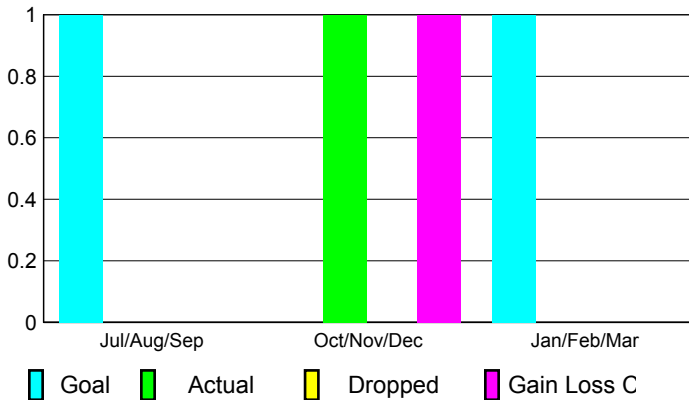

2009-2010 GMT Quarterly Report for District (or Undistricted) **District 2 S5**

GMT: **JOHN 'JACK' R FERGUSON**

Location: **TEXAS**

GMT CA: **1**

CLUBS

Club Results
2009-2010

Clubs
2008-2009

Month	New Club Goal	Actual New Clubs	Actual Dropped Clubs	Gain/Loss of Clubs	Gain/Loss of Clubs
Jul/Aug/Sep	1	0	0	0	0
Oct/Nov/Dec	0	1	0	1	-1
Jan/Feb/Mar	1	0	0	0	0
Totals	2	1	0	1	-1

Club Results 2009-2010

Goal, New, Dropped, Gain/Loss