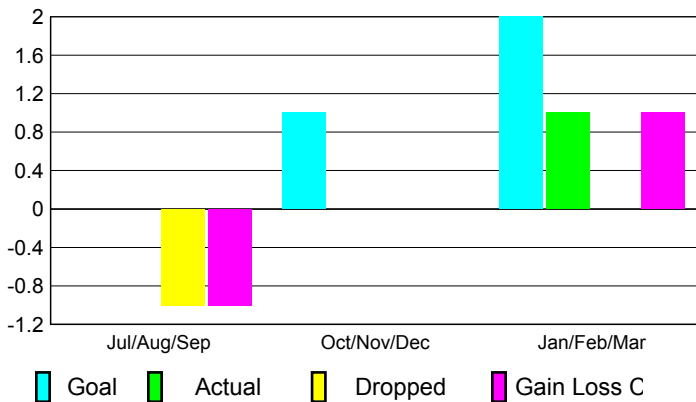

2009-2010 GMT Quarterly Report for District (or Undistricted) **District 2 X3**

GMT: **JOHN 'JACK' R FERGUSON**

Location: **TEXAS**

GMT CA: **1**

CLUBS

**Club Results
2009-2010**

**Clubs
2008-2009**

Month	New Club Goal	Actual New Clubs	Actual Dropped Clubs	Gain/Loss of Clubs	Gain/Loss of Clubs
Jul/Aug/Sep	0	0	-1	-1	0
Oct/Nov/Dec	1	0	0	0	0
Jan/Feb/Mar	2	1	0	1	0
Totals	3	1	-1	0	0

Club Results 2009-2010

Goal, New, Dropped, Gain/Loss

Comparison of Club Gain/Loss

Current Year Compared to the Previous Year