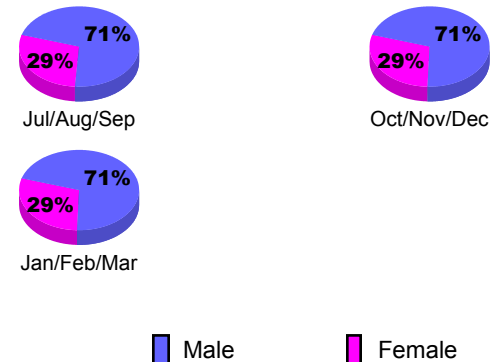

Gender Comparison 2009-2010