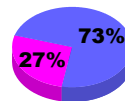

Jan/Feb/Mar

Male

Female