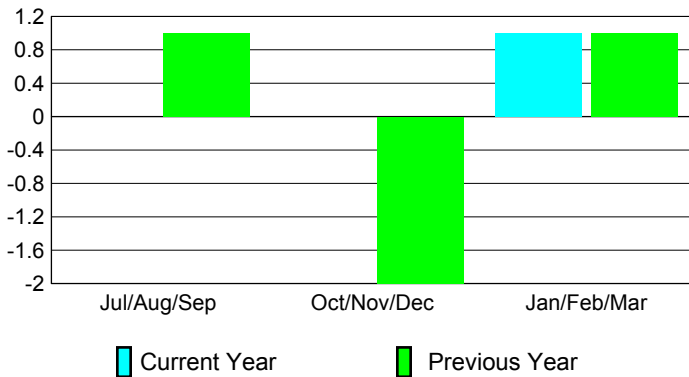

Comparison of Club Gain/Loss

Current Year Compared to the Previous Year