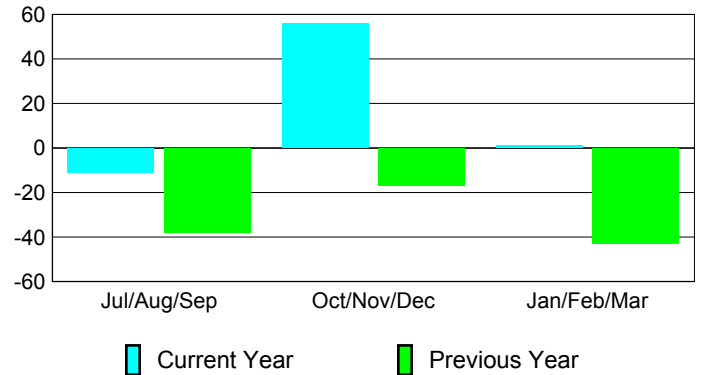

Comparison of Membership Gain/Loss

Current Year Compared to the Previous Year