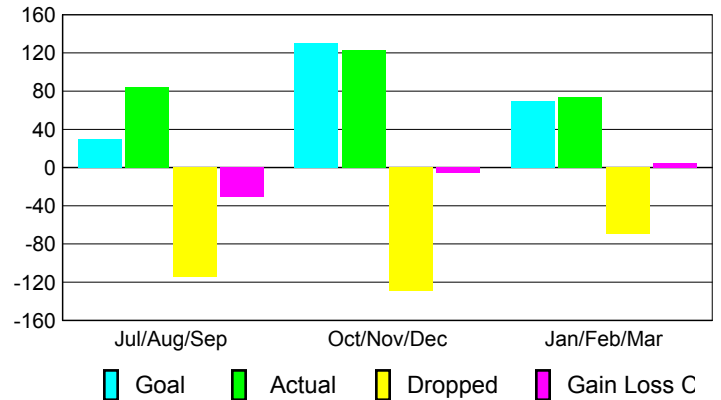

Membership Results 2009-2010

Goal, New, Dropped, Gain/Loss