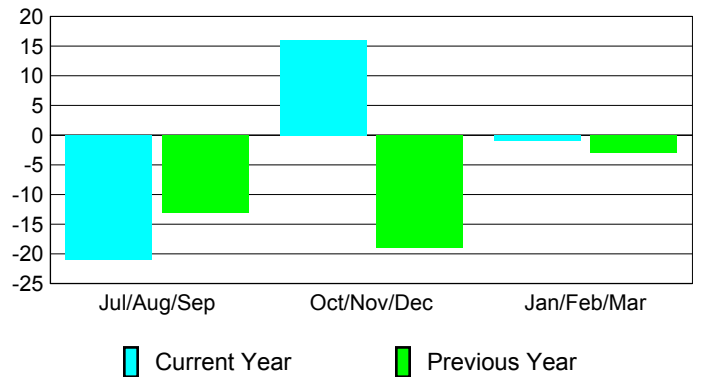

Comparison of Membership Gain/Loss

Current Year Compared to the Previous Year