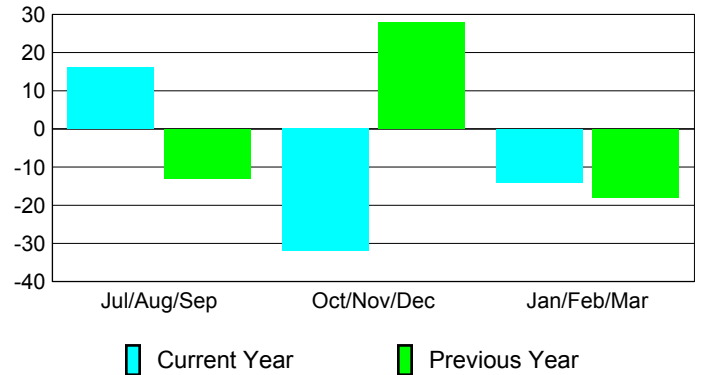

Gender Comparison 2009-2010

Jul/Aug/Sep

Oct/Nov/Dec

Jan/Feb/Mar

Male

Female