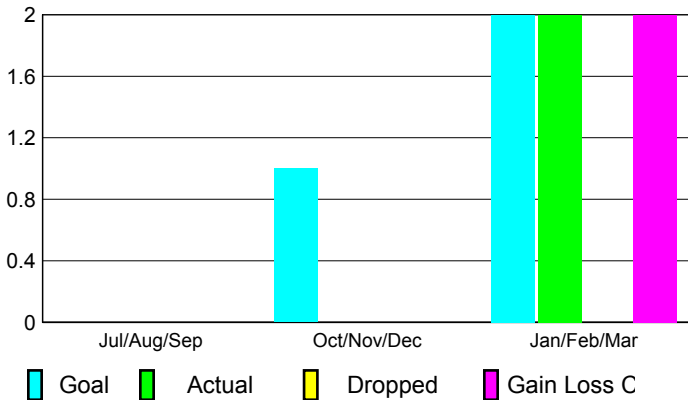

2009-2010 GMT Quarterly Report for District (or Undistricted) **District 2 T3**

GMT: JOHN 'JACK' R FERGUSON

Location: TEXAS

GMT CA: 1

CLUBS

Club Results
2009-2010

Clubs
2008-2009

Month	New Club Goal	Actual New Clubs	Actual Dropped Clubs	Gain/Loss of Clubs	Gain/Loss of Clubs
Jul/Aug/Sep	0	0	0	0	0
Oct/Nov/Dec	1	0	0	0	0
Jan/Feb/Mar	2	2	0	2	0
Totals	3	2	0	2	0

Club Results 2009-2010

Goal, New, Dropped, Gain/Loss