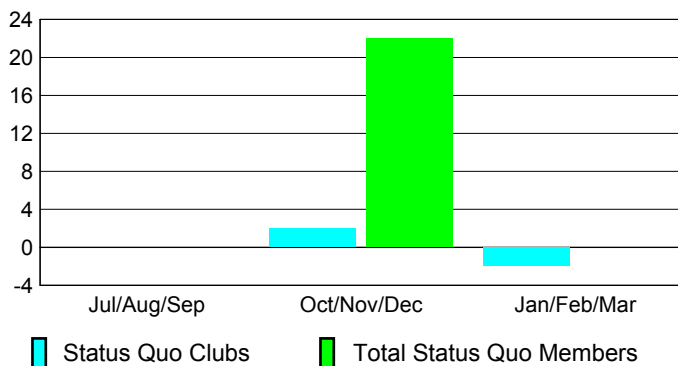

Club Results 2009-2010

Goal, New, Dropped, Gain/Loss

Comparison of Club Gain/Loss

Current Year Compared to the Previous Year

YTD Status Quo Clubs 2009-2010

Status Quo Clubs Compared to Status Quo Members

MEMBERSHIP