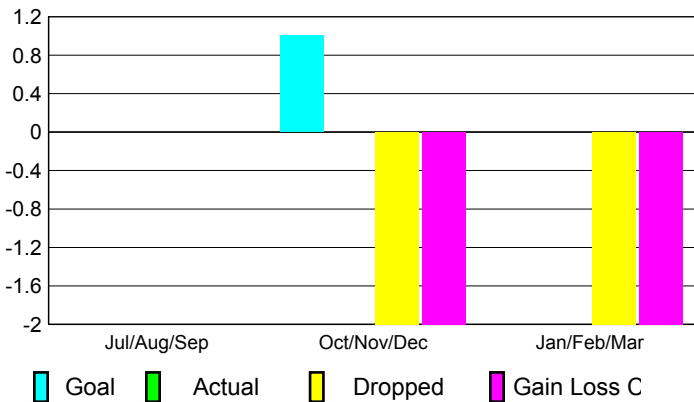

2009-2010 GMT Quarterly Report for District (or Undistricted) **District 3 O**

GMT: JOHN 'JACK' R FERGUSON

Location: OKLAHOMA

GMT CA: 1

CLUBS

Club Results
2009-2010

Clubs
2008-2009

Month	New Club Goal	Actual New Clubs	Actual Dropped Clubs	Gain/Loss of Clubs	Gain/Loss of Clubs
Jul/Aug/Sep	0	0	0	0	0
Oct/Nov/Dec	1	0	-2	-2	0
Jan/Feb/Mar	0	0	-2	-2	0
Totals	1	0	-4	-4	0

Club Results 2009-2010

Goal, New, Dropped, Gain/Loss