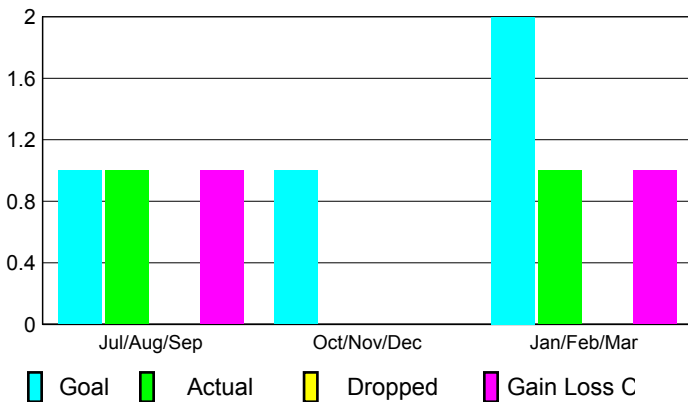

2009-2010 GMT Quarterly Report for District (or Undistricted) **District 2 S2**

GMT: **JOHN 'JACK' R FERGUSON**

Location: **TEXAS**

GMT CA: **1**

CLUBS

Club Results
2009-2010

Clubs
2008-2009

Month	New Club Goal	Actual New Clubs	Actual Dropped Clubs	Gain/Loss of Clubs	Gain/Loss of Clubs
Jul/Aug/Sep	1	1	0	1	0
Oct/Nov/Dec	1	0	0	0	1
Jan/Feb/Mar	2	1	0	1	1
Totals	4	2	0	2	2

Club Results 2009-2010

Goal, New, Dropped, Gain/Loss

Comparison of Club Gain/Loss

Current Year Compared to the Previous Year