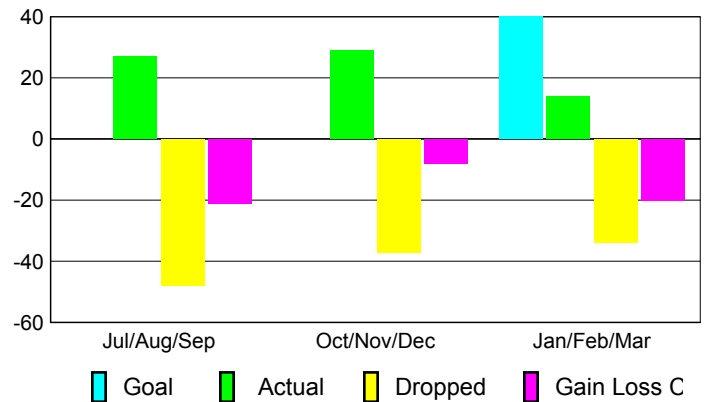

Membership Results 2009-2010

Goal, New, Dropped, Gain/Loss