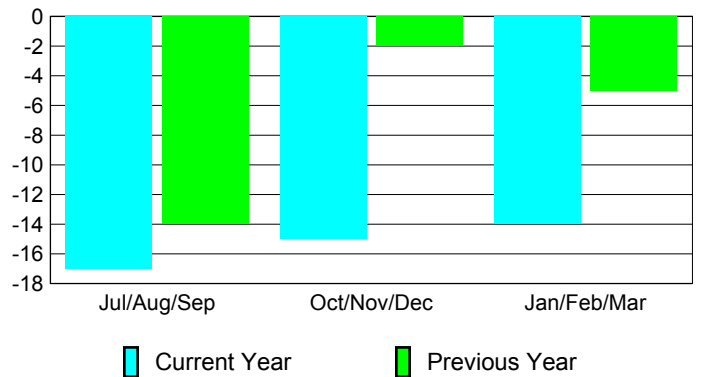

Gender Comparison 2009-2010

Jul/Aug/Sep

Oct/Nov/Dec

Jan/Feb/Mar

Male

Female