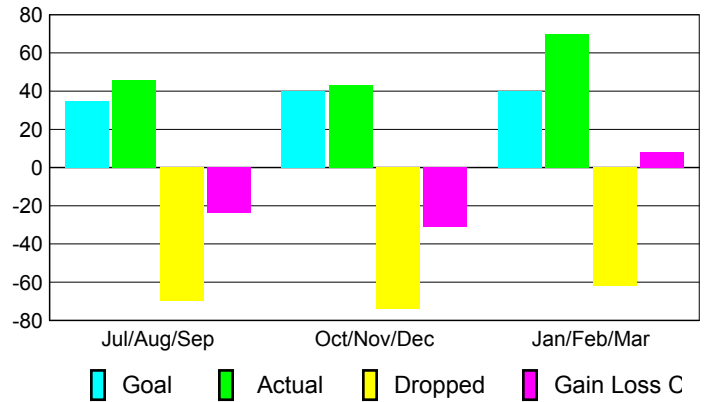

Membership Results 2009-2010

Goal, New, Dropped, Gain/Loss

Comparison of Membership Gain/Loss

Current Year Compared to the Previous Year