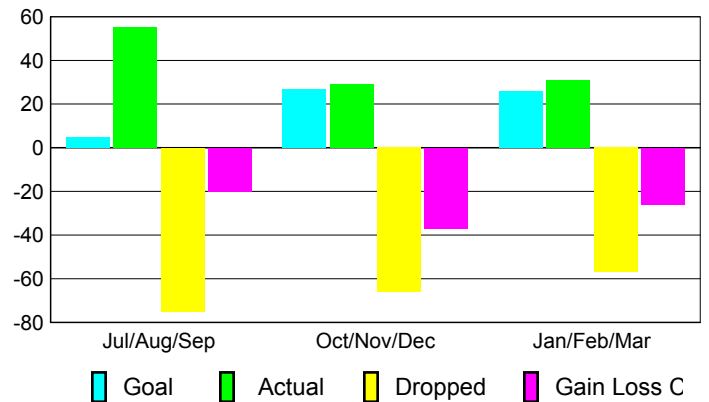

Membership Results 2009-2010

Goal, New, Dropped, Gain/Loss