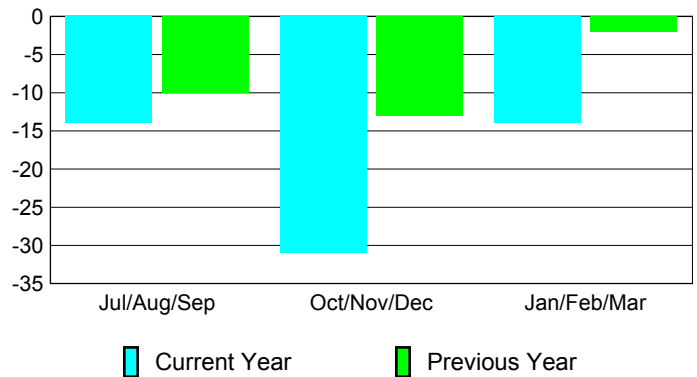

Gender Comparison 2009-2010

Male

Female