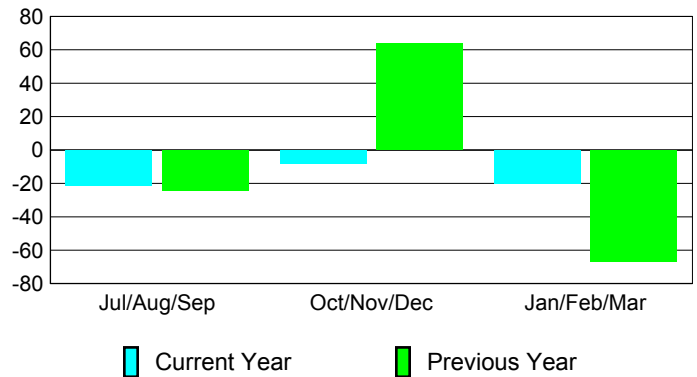

Comparison of Membership Gain/Loss

Current Year Compared to the Previous Year