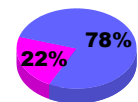

Oct/Nov/Dec