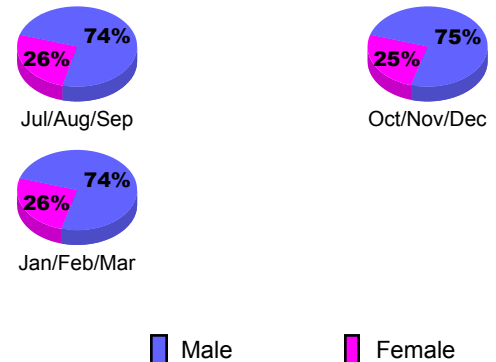

Gender Comparison 2009-2010