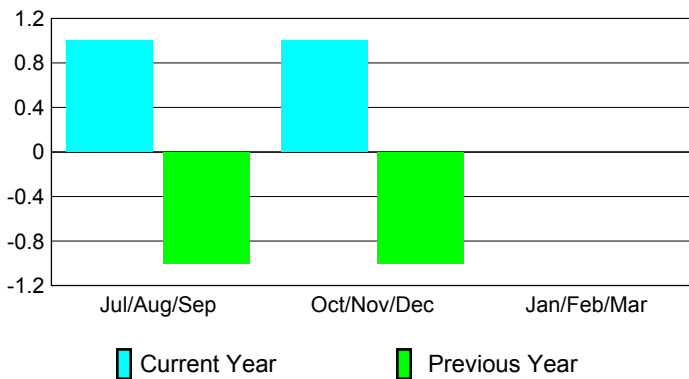

2009-2010 GMT Quarterly Report for District (or Undistricted) **District 3 H**

GMT: **JOHN 'JACK' R FERGUSON**

Location: **OKLAHOMA**

GMT CA: **1**

CLUBS

Club Results
2009-2010

Clubs
2008-2009

Month	New Club Goal	Actual New Clubs	Actual Dropped Clubs	Gain/Loss of Clubs	Gain/Loss of Clubs
Jul/Aug/Sep	0	1	0	1	-1
Oct/Nov/Dec	1	1	0	1	-1
Jan/Feb/Mar	2	0	0	0	0
Totals	3	2	0	2	-2

Club Results 2009-2010

Goal, New, Dropped, Gain/Loss

Comparison of Club Gain/Loss

Current Year Compared to the Previous Year

YTD Status Quo Clubs 2009-2010

Status Quo Clubs Compared to Status Quo Members

MEMBERSHIP

Membership Results
2009-2010

Membership
2008-2009

Month	Net Memb Goal	Actual New Memb	Actual Dropped Memb	Gain/Loss of Memb	Gain/Loss of Memb
Jul/Aug/Sep	10	47	-42	5	-25
Oct/Nov/Dec	50	55	-22	33	-1
Jan/Feb/Mar	90	37	-33	4	-13
Totals	150	139	-97	42	-39

Membership Results 2009-2010

Goal, New, Dropped, Gain/Loss

Comparison of Membership Gain/Loss

Current Year Compared to the Previous Year

Gender Comparison 2009-2010

Jul/Aug/Sep

Oct/Nov/Dec

Jan/Feb/Mar

Male

Female