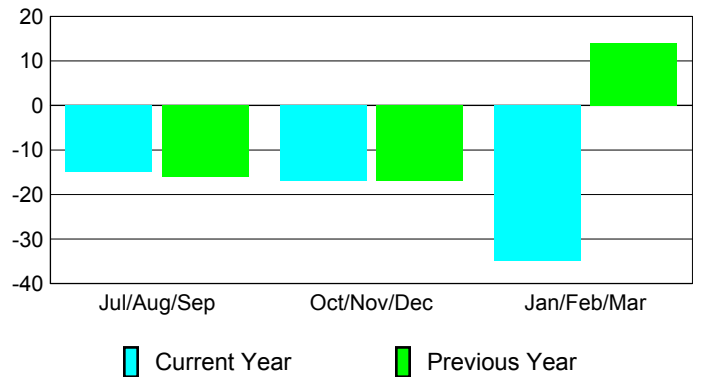

Comparison of Membership Gain/Loss

Current Year Compared to the Previous Year