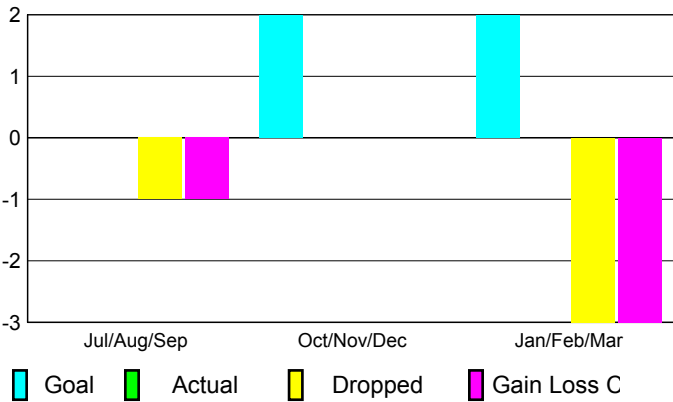

2009-2010 GMT Quarterly Report for District (or Undistricted) **District 2 S3**

GMT: **JOHN 'JACK' R FERGUSON**

Location: **TEXAS**

GMT CA: **1**

CLUBS

Club Results
2009-2010

Clubs
2008-2009

Month	New Club Goal	Actual New Clubs	Actual Dropped Clubs	Gain/Loss of Clubs	Gain/Loss of Clubs
Jul/Aug/Sep	0	0	-1	-1	0
Oct/Nov/Dec	2	0	0	0	0
Jan/Feb/Mar	2	0	-3	-3	1
Totals	4	0	-4	-4	1

Club Results 2009-2010

Goal, New, Dropped, Gain/Loss

Comparison of Club Gain/Loss

Current Year Compared to the Previous Year