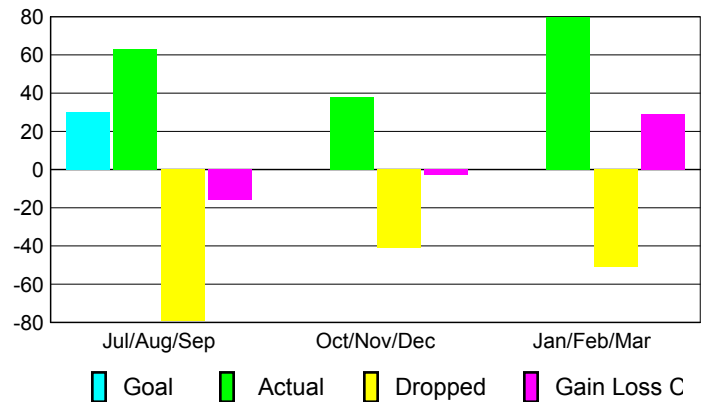

Membership Results 2009-2010

Goal, New, Dropped, Gain/Loss

Comparison of Membership Gain/Loss

Current Year Compared to the Previous Year