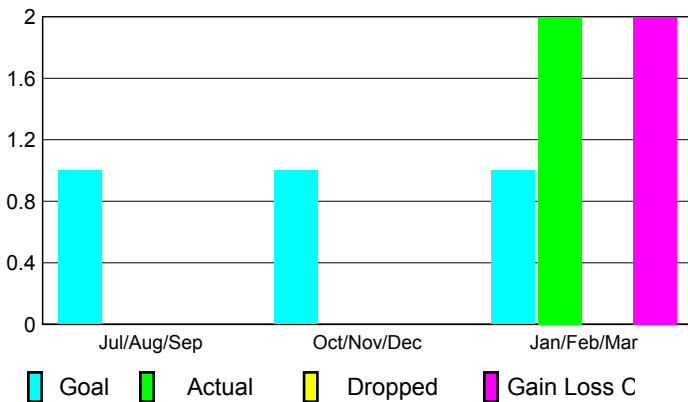

2009-2010 GMT Quarterly Report for District (or Undistricted) **District 26 M6**

GMT: **JOHN 'JACK' R FERGUSON**

Location: **MISSOURI**

GMT CA: **1**

CLUBS

Club Results
2009-2010

Clubs
2008-2009

Month	New Club Goal	Actual New Clubs	Actual Dropped Clubs	Gain/Loss of Clubs	Gain/Loss of Clubs
Jul/Aug/Sep	1	0	0	0	0
Oct/Nov/Dec	1	0	0	0	1
Jan/Feb/Mar	1	2	0	2	0
Totals	3	2	0	2	1

Club Results 2009-2010

Goal, New, Dropped, Gain/Loss

Comparison of Club Gain/Loss

Current Year Compared to the Previous Year