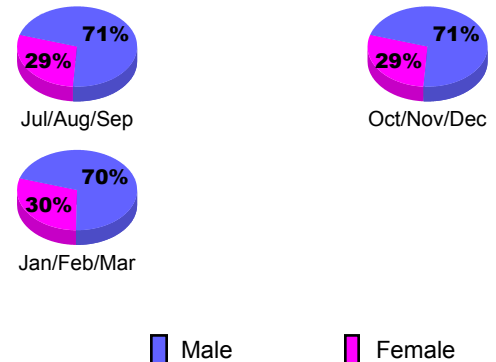

Gender Comparison 2009-2010