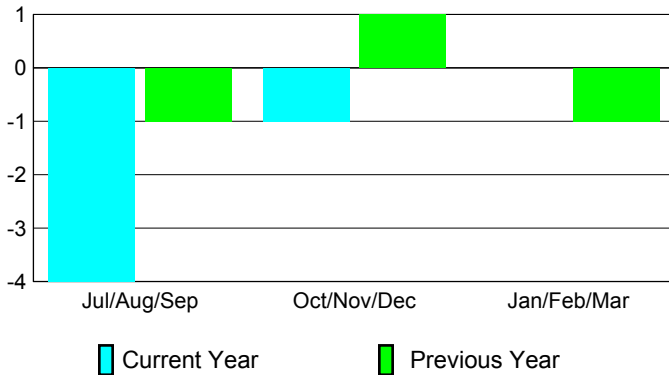

Comparison of Club Gain/Loss

Current Year Compared to the Previous Year