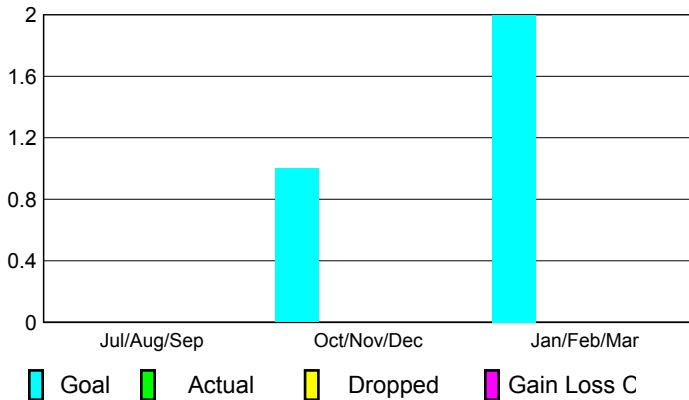

2009-2010 GMT Quarterly Report for District (or Undistricted) **District 8 I**

GMT: JOHN 'JACK' R FERGUSON

Location: LOUISIANA

GMT CA: 1

CLUBS

Club Results
2009-2010

Clubs
2008-2009

Month	New Club Goal	Actual New Clubs	Actual Dropped Clubs	Gain/Loss of Clubs	Gain/Loss of Clubs
Jul/Aug/Sep	0	0	0	0	0
Oct/Nov/Dec	1	0	0	0	0
Jan/Feb/Mar	2	0	0	0	-2
Totals	3	0	0	0	-2

Club Results 2009-2010

Goal, New, Dropped, Gain/Loss

MEMBERSHIP

Membership Results
2009-2010

Membership
2008-2009

Month	Net Memb Goal	Actual New Memb	Actual Dropped Memb	Gain/Loss of Memb	Gain/Loss of Memb
Jul/Aug/Sep	28	30	-20	10	-10
Oct/Nov/Dec	50	25	-20	5	-7
Jan/Feb/Mar	70	16	-18	-2	-69
Totals	148	71	-58	13	-86