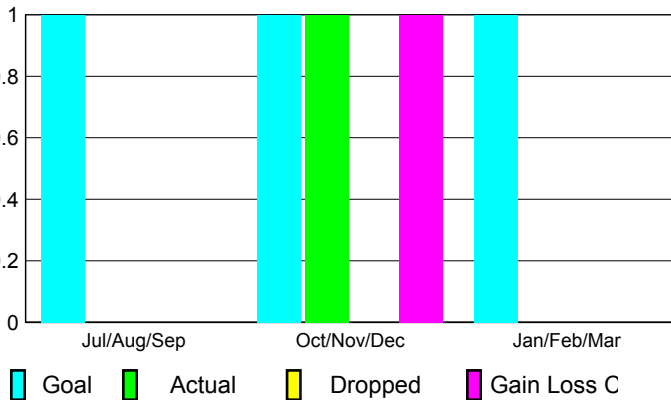

2009-2010 GMT Quarterly Report for District (or Undistricted) **District 8 L**

GMT: JOHN 'JACK' R FERGUSON

Location: LOUISIANA

GMT CA: 1

CLUBS

Club Results
2009-2010

Clubs
2008-2009

Month	New Club Goal	Actual New Clubs	Actual Dropped Clubs	Gain/Loss of Clubs	Gain/Loss of Clubs
Jul/Aug/Sep	1	0	0	0	0
Oct/Nov/Dec	1	1	0	1	-1
Jan/Feb/Mar	1	0	0	0	-1
Totals	3	1	0	1	-2

Club Results 2009-2010

Goal, New, Dropped, Gain/Loss