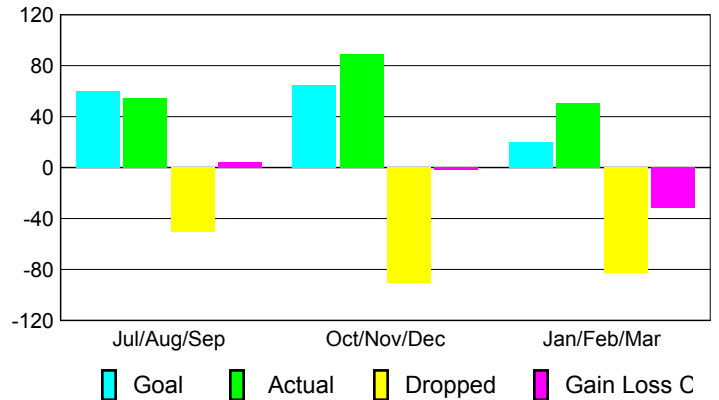

Membership Results 2009-2010

Goal, New, Dropped, Gain/Loss

Comparison of Membership Gain/Loss

Current Year Compared to the Previous Year