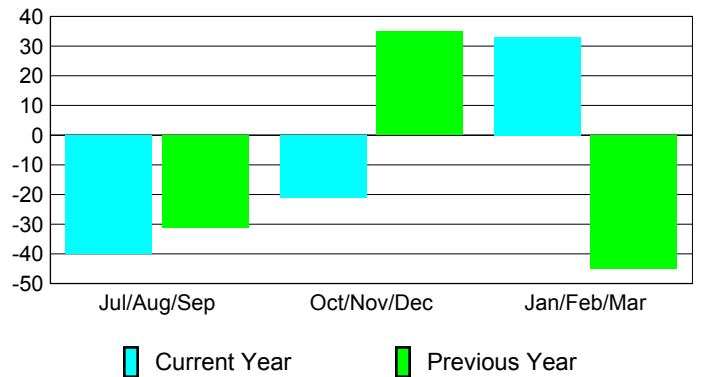

Comparison of Membership Gain/Loss

Current Year Compared to the Previous Year