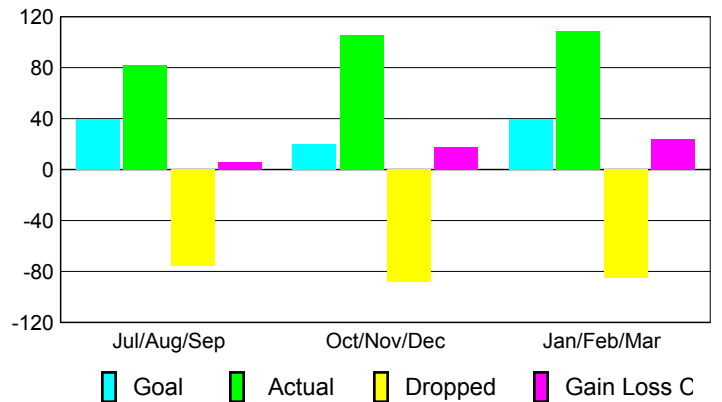

Membership Results 2009-2010

Goal, New, Dropped, Gain/Loss

Comparison of Membership Gain/Loss

Current Year Compared to the Previous Year