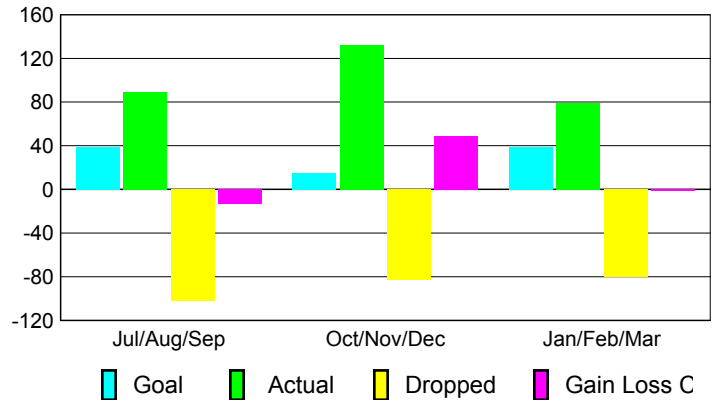

Membership Results 2009-2010

Goal, New, Dropped, Gain/Loss