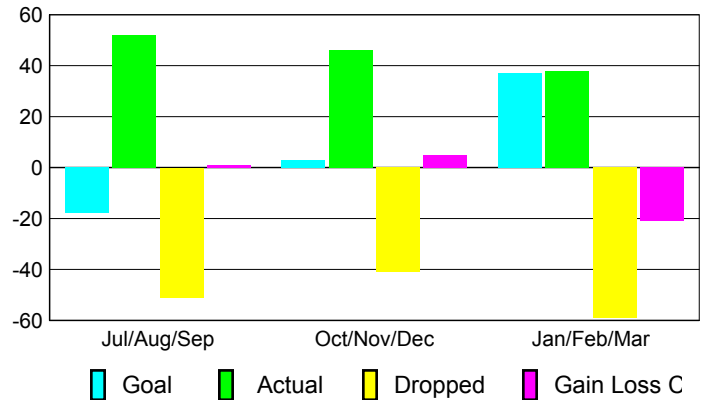

Membership Results 2009-2010

Goal, New, Dropped, Gain/Loss

Comparison of Membership Gain/Loss

Current Year Compared to the Previous Year