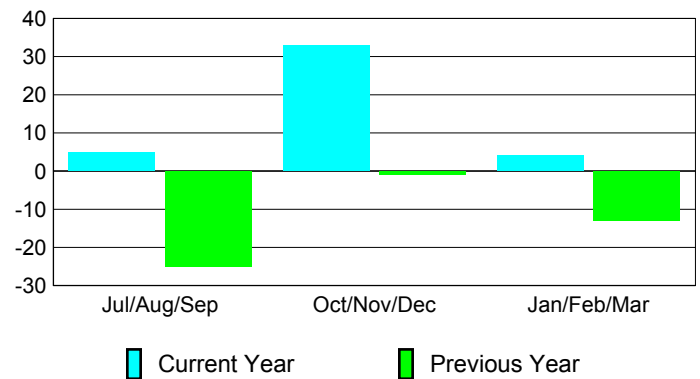

Gender Comparison 2009-2010

Jul/Aug/Sep

Oct/Nov/Dec

Jan/Feb/Mar

Male

Female