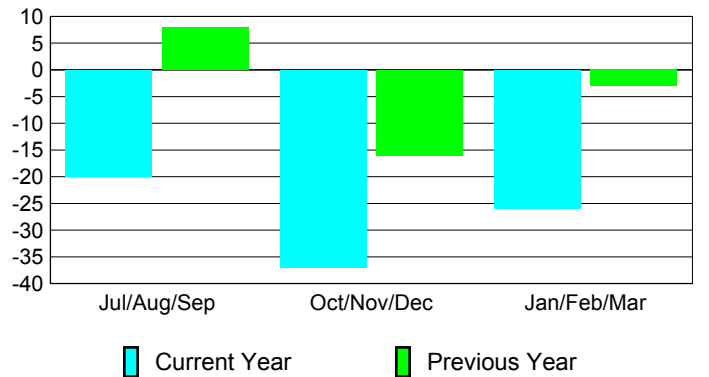

Comparison of Membership Gain/Loss

Current Year Compared to the Previous Year