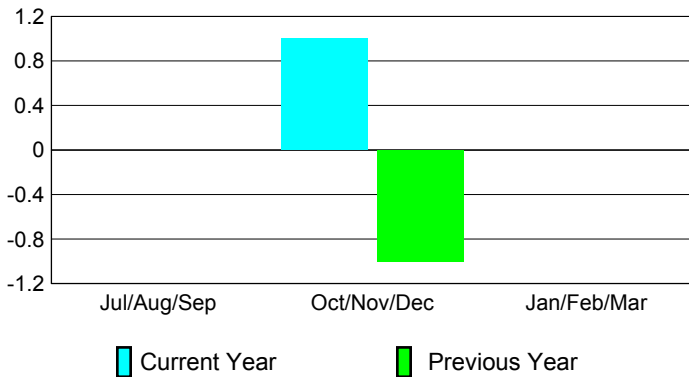

Comparison of Club Gain/Loss

Current Year Compared to the Previous Year