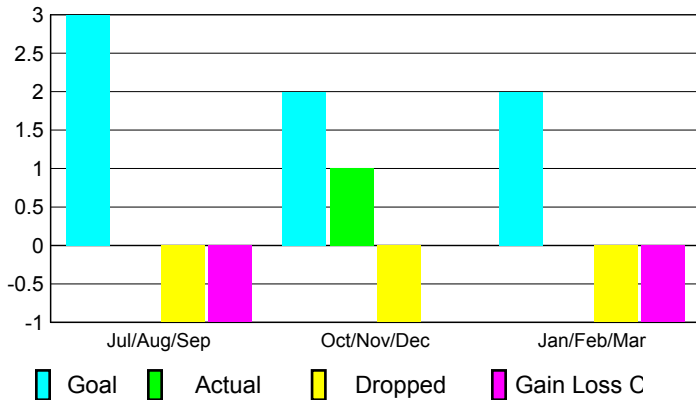

2009-2010 GMT Quarterly Report for District (or Undistricted) **District 2 E2**

GMT: **JOHN 'JACK' R FERGUSON**

Location: **TEXAS**

GMT CA: **1**

CLUBS

Club Results
2009-2010

Clubs
2008-2009

Month	New Club	Actual New	Actual Dropped	Gain/Loss of	Gain/Loss of
	Goal	Clubs	Clubs	Clubs	Clubs
Jul/Aug/Sep	3	0	-1	-1	-1
Oct/Nov/Dec	2	1	-1	0	-1
Jan/Feb/Mar	2	0	-1	-1	0
Totals	7	1	-3	-2	-2

Club Results 2009-2010

Goal, New, Dropped, Gain/Loss