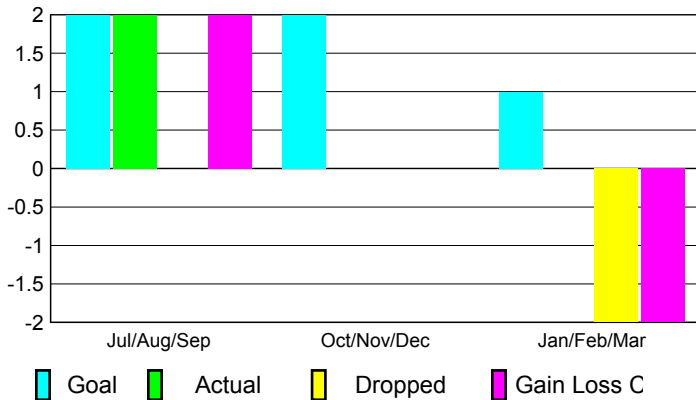

2009-2010 GMT Quarterly Report for District (or Undistricted) **District 2 A2**

GMT: **JOHN 'JACK' R FERGUSON**

Location: **TEXAS**

GMT CA: **1**

CLUBS

Club Results
2009-2010

Clubs
2008-2009

Month	New Club Goal	Actual New Clubs	Actual Dropped Clubs	Gain/Loss of Clubs	Gain/Loss of Clubs
Jul/Aug/Sep	2	2	0	2	0
Oct/Nov/Dec	2	0	0	0	0
Jan/Feb/Mar	1	0	-2	-2	1
Totals	5	2	-2	0	1

Club Results 2009-2010

Goal, New, Dropped, Gain/Loss

Comparison of Club Gain/Loss

Current Year Compared to the Previous Year