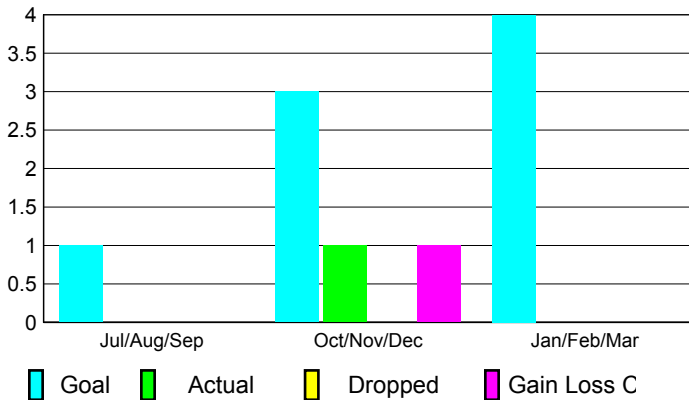

2009-2010 GMT Quarterly Report for District (or Undistricted) **District 2 E1**

GMT: **JOHN 'JACK' R FERGUSON**

Location: **TEXAS**

GMT CA: **1**

CLUBS

Club Results
2009-2010

Clubs
2008-2009

Month	New Club Goal	Actual New Clubs	Actual Dropped Clubs	Gain/Loss of Clubs	Gain/Loss of Clubs
Jul/Aug/Sep	1	0	0	0	0
Oct/Nov/Dec	3	1	0	1	-1
Jan/Feb/Mar	4	0	0	0	0
Totals	8	1	0	1	-1

Club Results 2009-2010

Goal, New, Dropped, Gain/Loss

Comparison of Club Gain/Loss

Current Year Compared to the Previous Year