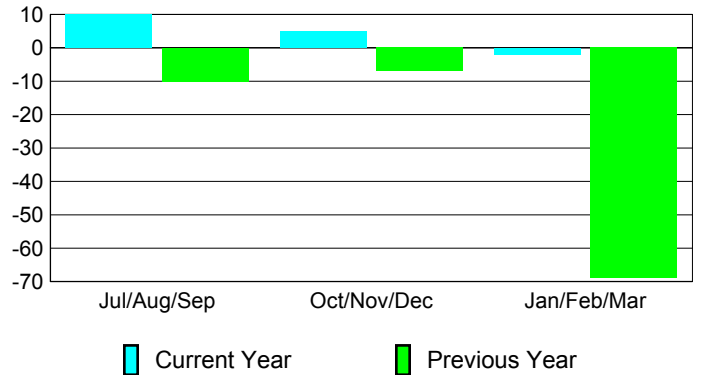

YTD Status Quo Clubs 2009-2010

Status Quo Clubs Compared to Status Quo Members

Gender Comparison 2009-2010

Jul/Aug/Sep

Oct/Nov/Dec

Jan/Feb/Mar

Male

Female