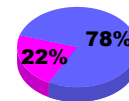

Jan/Feb/Mar

Male

Female