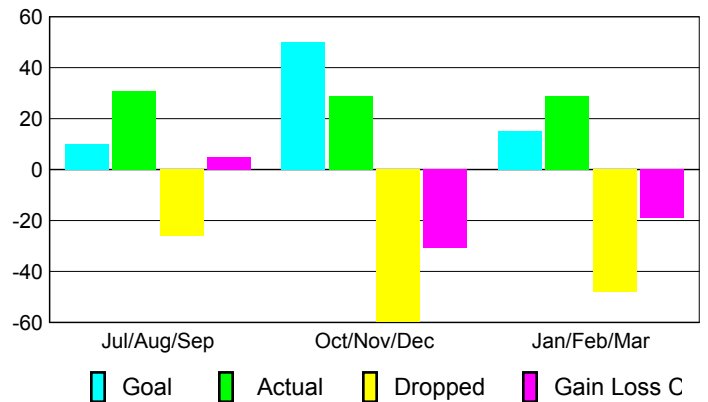

Membership Results 2009-2010

Goal, New, Dropped, Gain/Loss