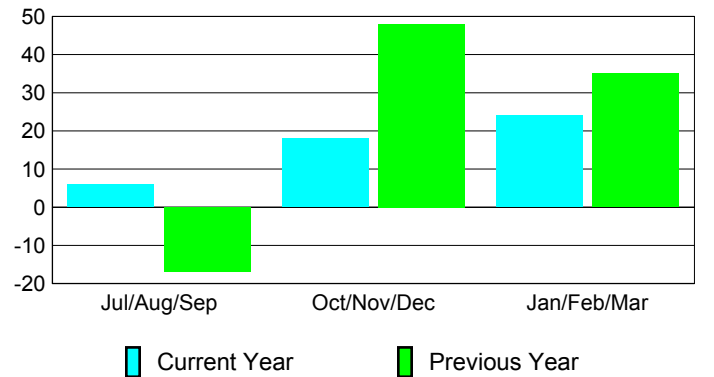

Gender Comparison 2009-2010

Jul/Aug/Sep

Oct/Nov/Dec

Jan/Feb/Mar

Male

Female