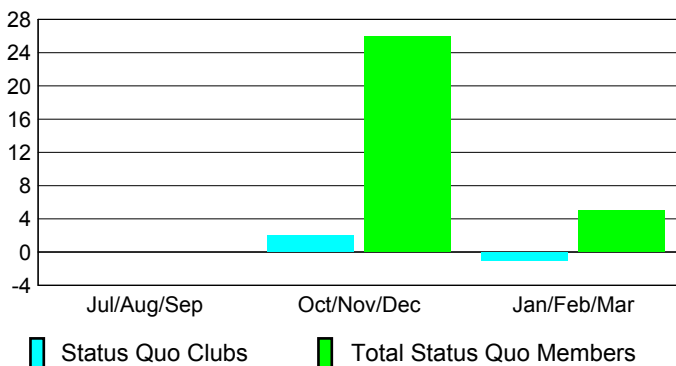

Club Results 2009-2010

Goal, New, Dropped, Gain/Loss

Comparison of Club Gain/Loss

Current Year Compared to the Previous Year

YTD Status Quo Clubs 2009-2010

Status Quo Clubs Compared to Status Quo Members

MEMBERSHIP