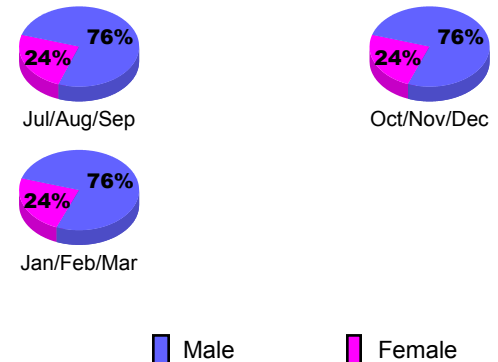

Gender Comparison 2009-2010