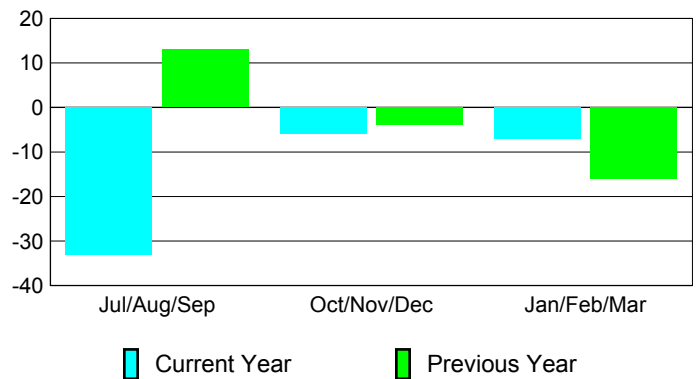

Comparison of Membership Gain/Loss

Current Year Compared to the Previous Year