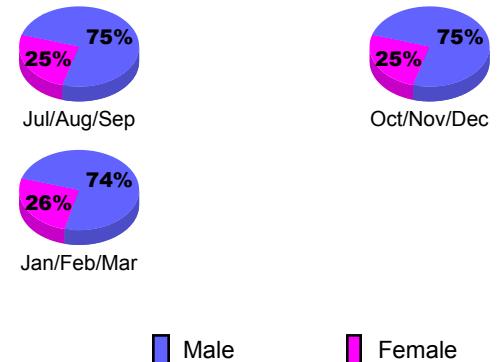

Gender Comparison 2009-2010