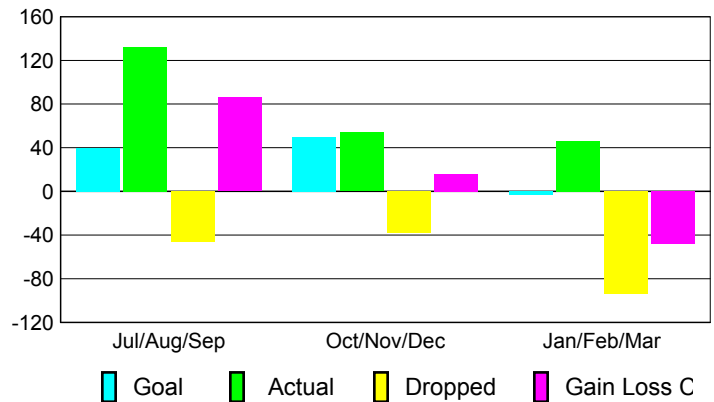

Membership Results 2009-2010

Goal, New, Dropped, Gain/Loss

Comparison of Membership Gain/Loss

Current Year Compared to the Previous Year