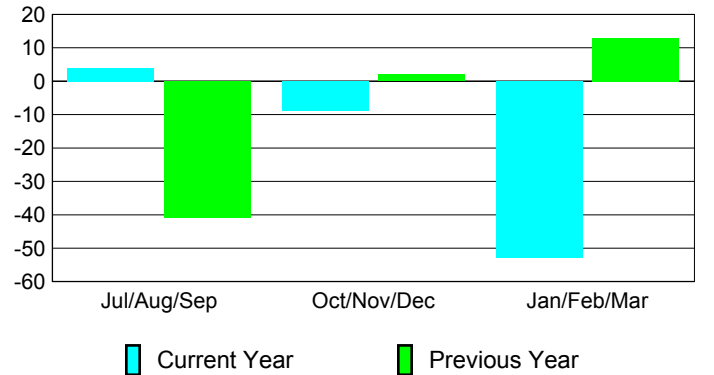

Gender Comparison 2009-2010

Jul/Aug/Sep

Oct/Nov/Dec

Jan/Feb/Mar

Male

Female