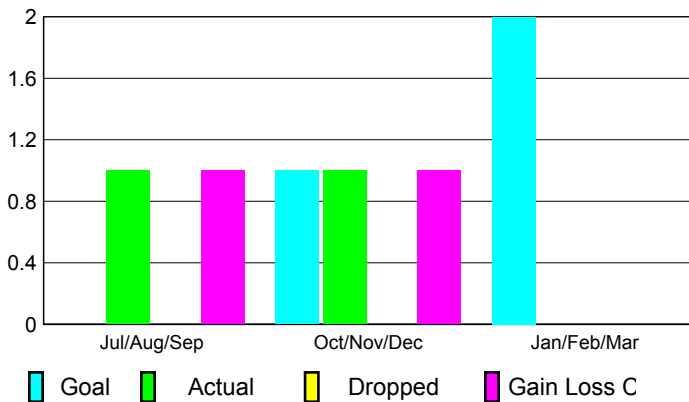

2009-2010 GMT Quarterly Report for District (or Undistricted) **District 3 H**

GMT: **JOHN 'JACK' R FERGUSON**

Location: **OKLAHOMA**

GMT CA: **1**

CLUBS

Club Results
2009-2010

Clubs
2008-2009

Month	New Club Goal	Actual New Clubs	Actual Dropped Clubs	Gain/Loss of Clubs	Gain/Loss of Clubs
Jul/Aug/Sep	0	1	0	1	-1
Oct/Nov/Dec	1	1	0	1	-1
Jan/Feb/Mar	2	0	0	0	0
Totals	3	2	0	2	-2

Club Results 2009-2010

Goal, New, Dropped, Gain/Loss

Comparison of Club Gain/Loss

Current Year Compared to the Previous Year