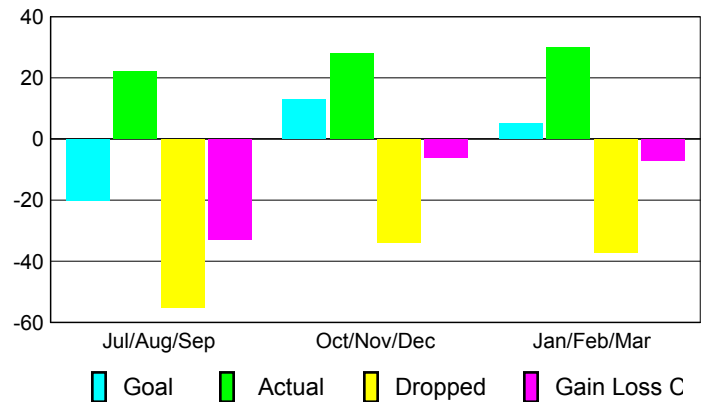

Membership Results 2009-2010

Goal, New, Dropped, Gain/Loss