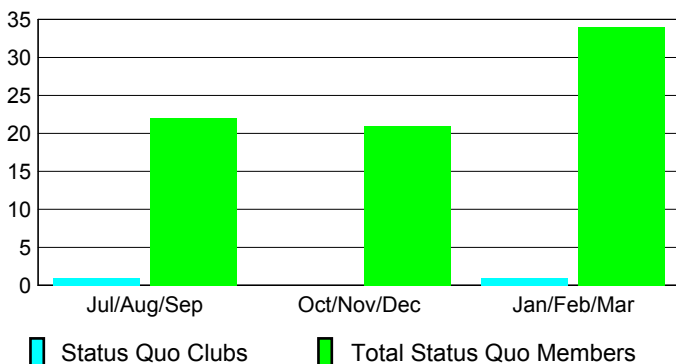

Club Results 2009-2010

Goal, New, Dropped, Gain/Loss

Comparison of Club Gain/Loss

Current Year Compared to the Previous Year

YTD Status Quo Clubs 2009-2010

Status Quo Clubs Compared to Status Quo Members

MEMBERSHIP