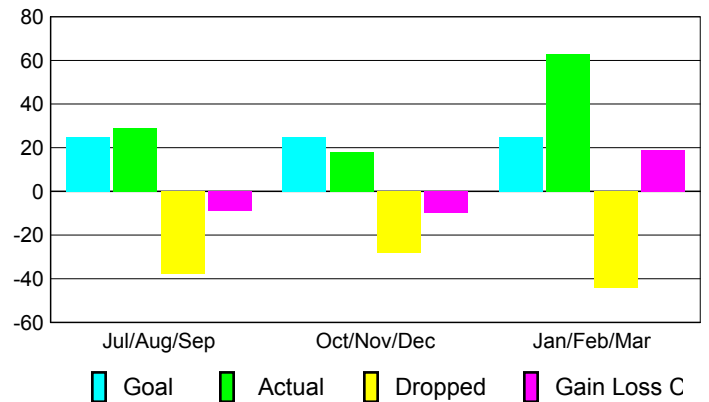

Membership Results 2009-2010

Goal, New, Dropped, Gain/Loss