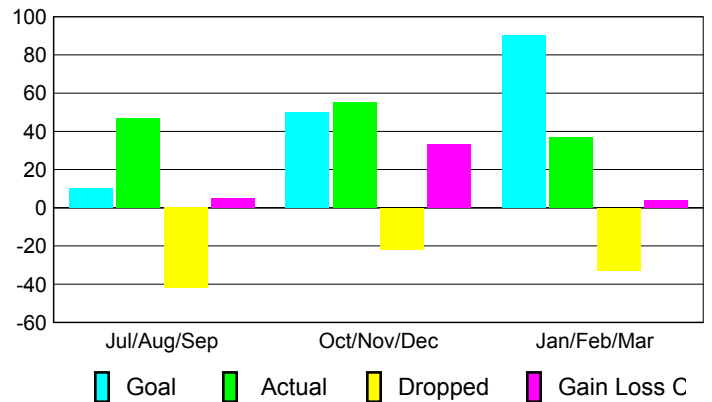

Membership Results 2009-2010

Goal, New, Dropped, Gain/Loss

Comparison of Membership Gain/Loss

Current Year Compared to the Previous Year