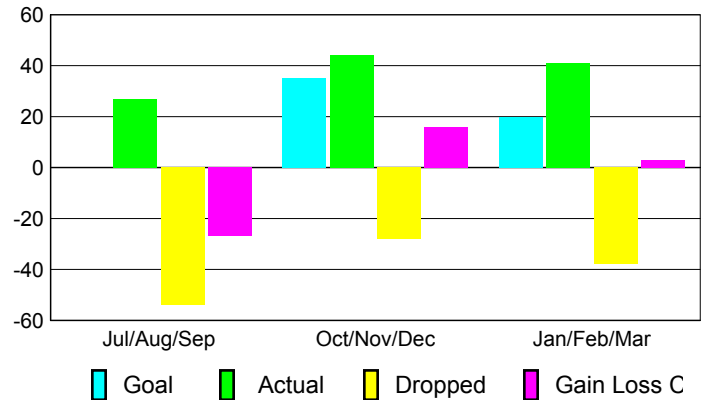

Membership Results 2009-2010

Goal, New, Dropped, Gain/Loss