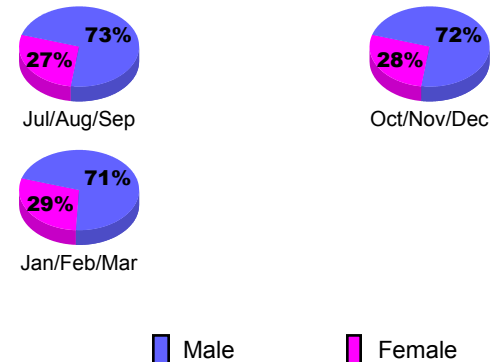

Gender Comparison 2009-2010