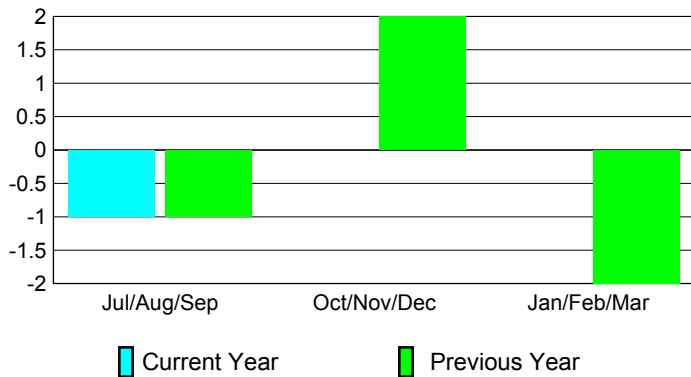

Comparison of Club Gain/Loss

Current Year Compared to the Previous Year