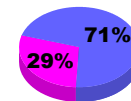

Jan/Feb/Mar

Male

Female