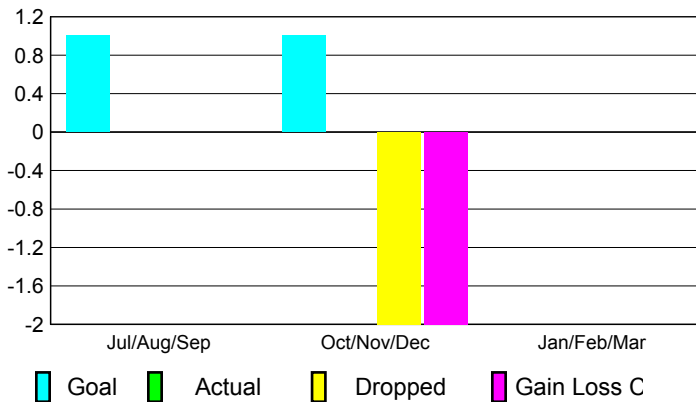

2009-2010 GMT Quarterly Report for District (or Undistricted) **District 8 S**

GMT: JOHN 'JACK' R FERGUSON

Location: LOUISIANA

GMT CA: 1

CLUBS

Club Results
2009-2010

Clubs
2008-2009

Month	New Club Goal	Actual New Clubs	Actual Dropped Clubs	Gain/Loss of Clubs	Gain/Loss of Clubs
Jul/Aug/Sep	1	0	0	0	0
Oct/Nov/Dec	1	0	-2	-2	0
Jan/Feb/Mar	0	0	0	0	0
Totals	2	0	-2	-2	0

Club Results 2009-2010

Goal, New, Dropped, Gain/Loss

Comparison of Club Gain/Loss

Current Year Compared to the Previous Year