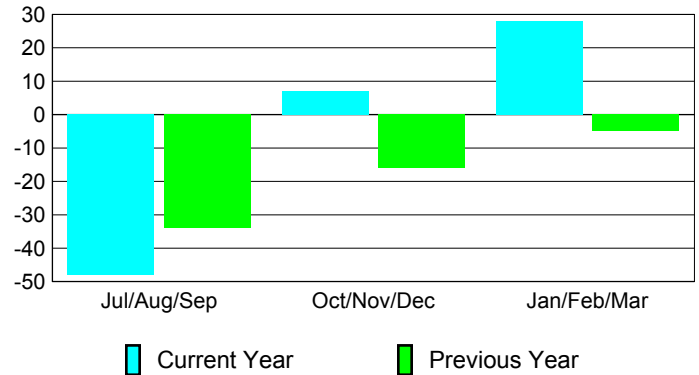

Gender Comparison 2009-2010

Jul/Aug/Sep

Oct/Nov/Dec

Jan/Feb/Mar

Male

Female