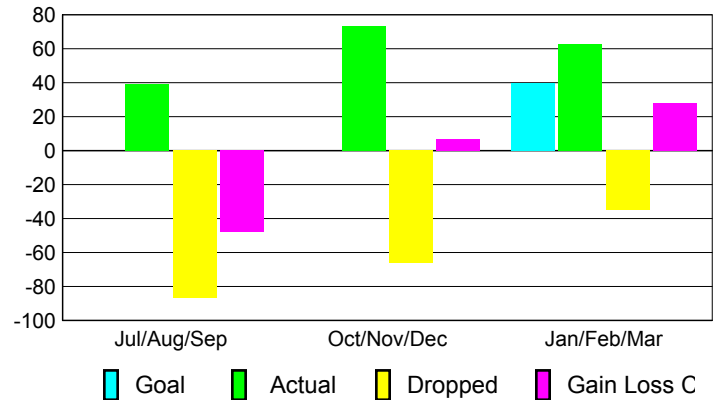

Membership Results 2009-2010

Goal, New, Dropped, Gain/Loss

Comparison of Membership Gain/Loss

Current Year Compared to the Previous Year