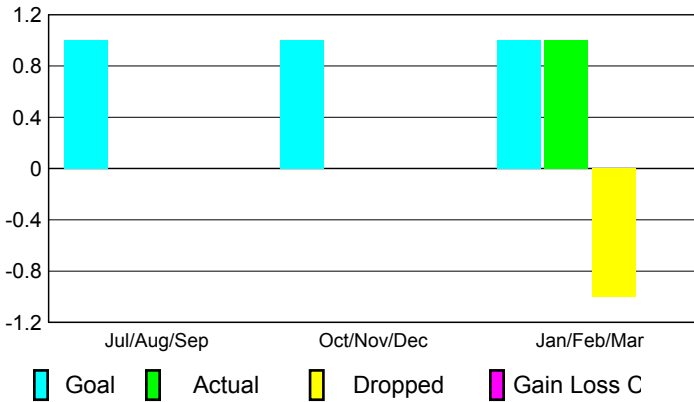

2009-2010 GMT Quarterly Report for District (or Undistricted) **District 2 S1**

GMT: **JOHN 'JACK' R FERGUSON**

Location: **TEXAS**

GMT CA: **1**

CLUBS

Club Results 2009-2010

Clubs 2008-2009

Month	New Club Goal	Actual New Clubs	Actual Dropped Clubs	Gain/Loss of Clubs	Gain/Loss of Clubs
Jul/Aug/Sep	1	0	0	0	0
Oct/Nov/Dec	1	0	0	0	0
Jan/Feb/Mar	1	1	-1	0	-3
Totals	3	1	-1	0	-3

Club Results 2009-2010

Goal, New, Dropped, Gain/Loss

Comparison of Club Gain/Loss

Current Year Compared to the Previous Year