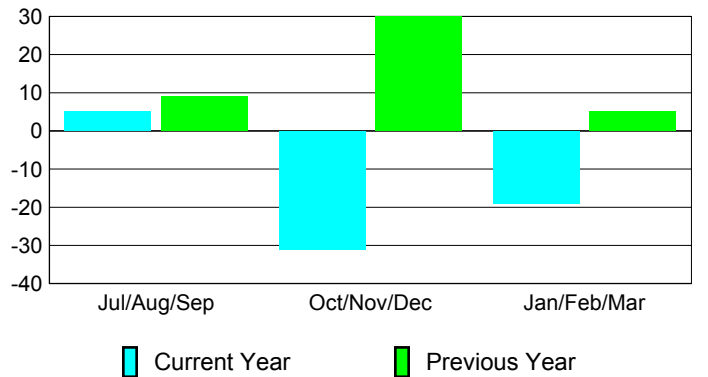

Comparison of Membership Gain/Loss

Current Year Compared to the Previous Year