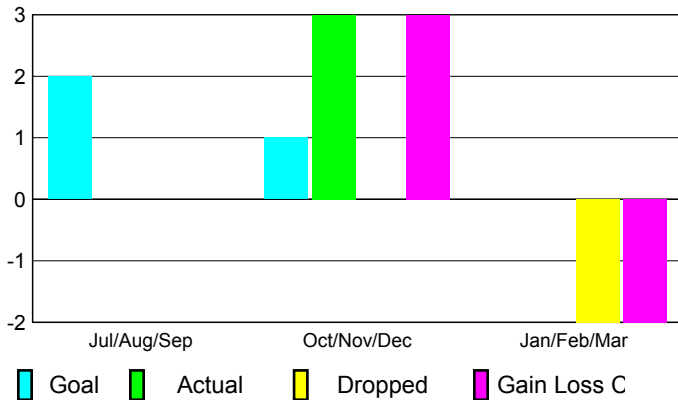

2009-2010 GMT Quarterly Report for District (or Undistricted) **District 2 A3**

GMT: **JOHN 'JACK' R FERGUSON**

Location: **TEXAS**

GMT CA: **1**

CLUBS

**Club Results
2009-2010**

**Clubs
2008-2009**

Month	New Club Goal	Actual New Clubs	Actual Dropped Clubs	Gain/Loss of Clubs	Gain/Loss of Clubs
Jul/Aug/Sep	2	0	0	0	-1
Oct/Nov/Dec	1	3	0	3	2
Jan/Feb/Mar	0	0	-2	-2	0
Totals	3	3	-2	1	1

Club Results 2009-2010

Goal, New, Dropped, Gain/Loss

Comparison of Club Gain/Loss

Current Year Compared to the Previous Year