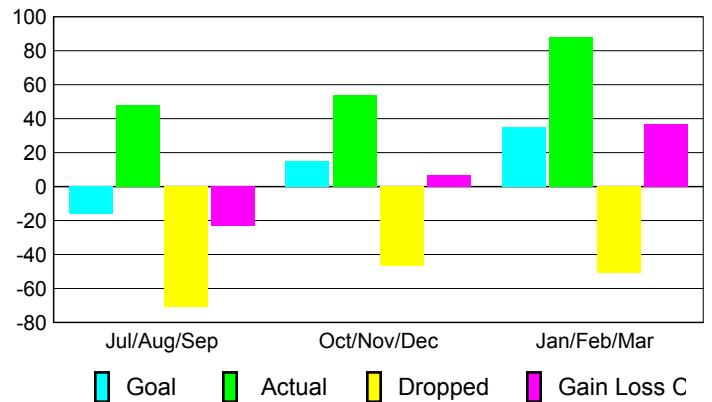

Membership Results 2009-2010

Goal, New, Dropped, Gain/Loss

Comparison of Membership Gain/Loss

Current Year Compared to the Previous Year