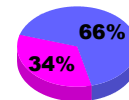

Gender Comparison 2009-2010

Jul/Aug/Sep