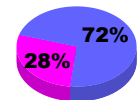

Oct/Nov/Dec