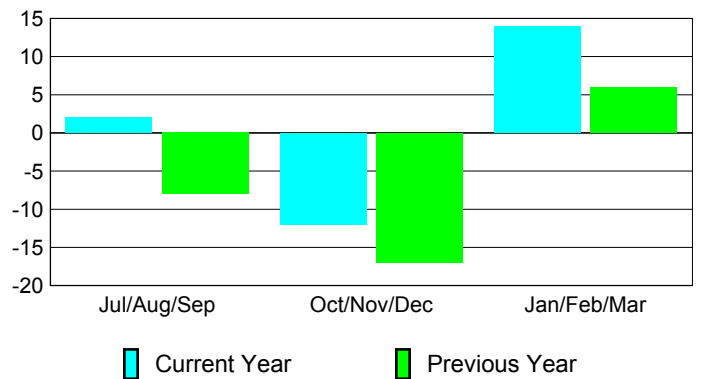

Comparison of Membership Gain/Loss

Current Year Compared to the Previous Year