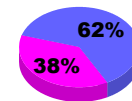

Jan/Feb/Mar

Male

Female