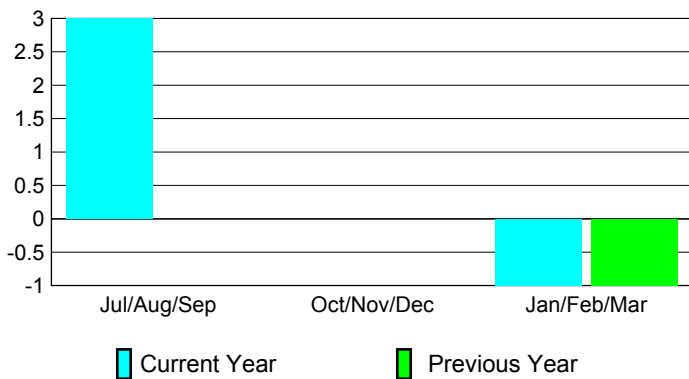

2009-2010 GMT Quarterly Report for District (or Undistricted) **District 26 M1**

GMT: **JOHN 'JACK' R FERGUSON**

Location: **MISSOURI**

GMT CA: **1**

CLUBS

Club Results
2009-2010

Clubs
2008-2009

Month	New Club Goal	Actual New Clubs	Actual Dropped Clubs	Gain/Loss of Clubs	Gain/Loss of Clubs
Jul/Aug/Sep	3	3	0	3	0
Oct/Nov/Dec	0	0	0	0	0
Jan/Feb/Mar	0	0	-1	-1	-1
Totals	3	3	-1	2	-1

Club Results 2009-2010

Goal, New, Dropped, Gain/Loss

Comparison of Club Gain/Loss

Current Year Compared to the Previous Year

YTD Status Quo Clubs 2009-2010

Status Quo Clubs Compared to Status Quo Members

MEMBERSHIP

Membership Results
2009-2010

Membership
2008-2009

Month	Net Memb Goal	Actual New Memb	Actual Dropped Memb	Gain/Loss of Memb	Gain/Loss of Memb
Jul/Aug/Sep	40	132	-46	86	-40
Oct/Nov/Dec	50	54	-38	16	-11
Jan/Feb/Mar	-3	46	-94	-48	-26
Totals	87	232	-178	54	-77

Membership Results 2009-2010

Goal, New, Dropped, Gain/Loss

Comparison of Membership Gain/Loss

Current Year Compared to the Previous Year

Gender Comparison 2009-2010

Jul/Aug/Sep

Oct/Nov/Dec

Jan/Feb/Mar

Male

Female