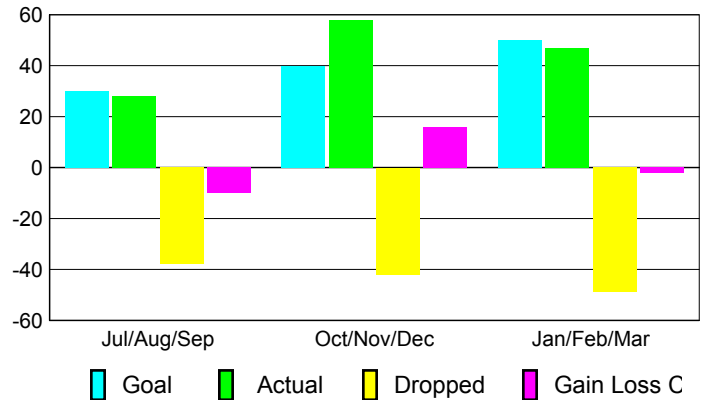

Membership Results 2009-2010

Goal, New, Dropped, Gain/Loss