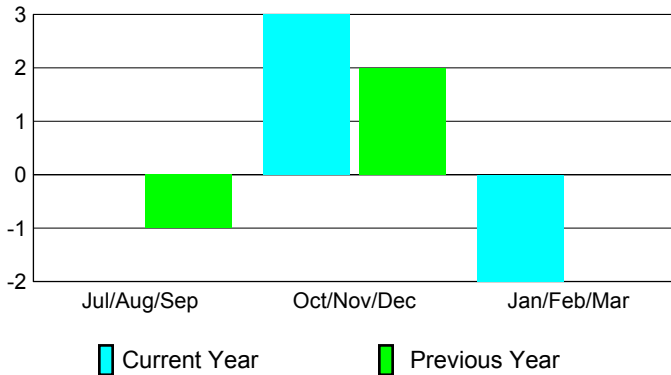

2009-2010 GMT Quarterly Report for District (or Undistricted) **District 2 A3**

GMT: **JOHN 'JACK' R FERGUSON**

Location: **TEXAS**

GMT CA: **1**

CLUBS

**Club Results
2009-2010**

**Clubs
2008-2009**

Month	New Club Goal	Actual New Clubs	Actual Dropped Clubs	Gain/Loss of Clubs	Gain/Loss of Clubs
Jul/Aug/Sep	2	0	0	0	-1
Oct/Nov/Dec	1	3	0	3	2
Jan/Feb/Mar	0	0	-2	-2	0
Totals	3	3	-2	1	1

Club Results 2009-2010

Goal, New, Dropped, Gain/Loss

Comparison of Club Gain/Loss

Current Year Compared to the Previous Year

YTD Status Quo Clubs 2009-2010

Status Quo Clubs Compared to Status Quo Members

MEMBERSHIP

**Membership Results
2009-2010**

**Membership
2008-2009**

Month	Net Memb Goal	Actual New Memb	Actual Dropped Memb	Gain/Loss of Memb	Gain/Loss of Memb
Jul/Aug/Sep	60	55	-51	4	-19
Oct/Nov/Dec	65	89	-91	-2	70
Jan/Feb/Mar	20	51	-83	-32	0
Totals	145	195	-225	-30	51

Membership Results 2009-2010

Goal, New, Dropped, Gain/Loss

Comparison of Membership Gain/Loss

Current Year Compared to the Previous Year

Gender Comparison 2009-2010

Jul/Aug/Sep

Oct/Nov/Dec

Jan/Feb/Mar

Male

Female