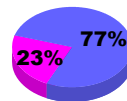

Jan/Feb/Mar

Male

Female