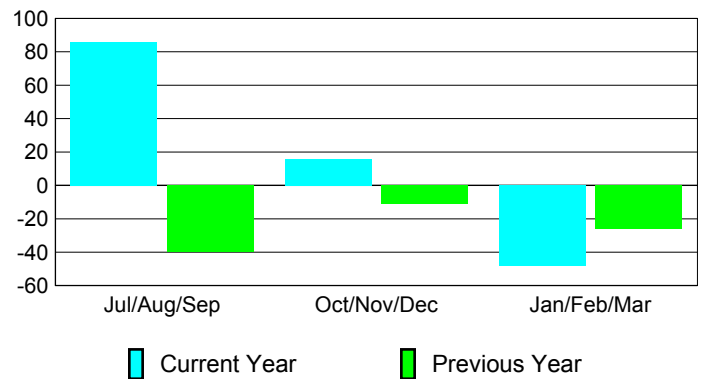

Gender Comparison 2009-2010

Jul/Aug/Sep

Oct/Nov/Dec

Jan/Feb/Mar

Male

Female