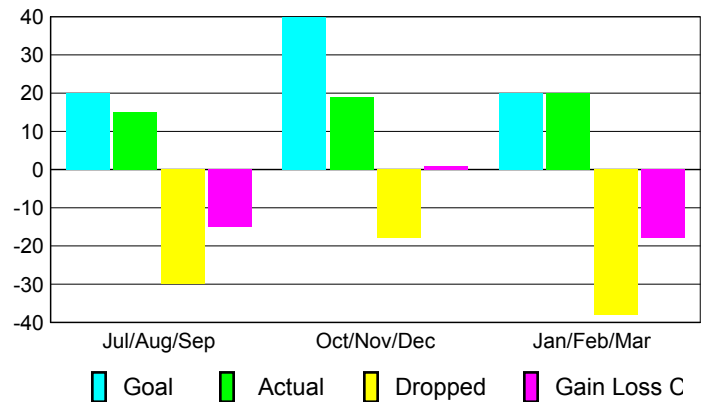

Membership Results 2009-2010

Goal, New, Dropped, Gain/Loss