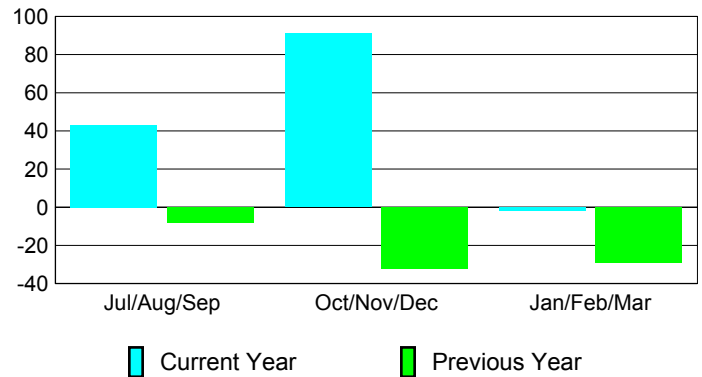

Comparison of Membership Gain/Loss

Current Year Compared to the Previous Year