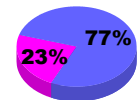

Oct/Nov/Dec