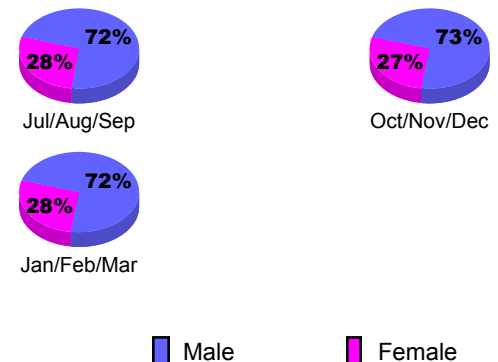

YTD Status Quo Clubs 2009-2010

Status Quo Clubs Compared to Status Quo Members

Gender Comparison 2009-2010

2009-2010 GMT Quarterly Report for District (or Undistricted) **District 7 N**

GMT: JOHN 'JACK' R FERGUSON