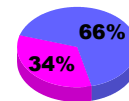

Jan/Feb/Mar

Male

Female