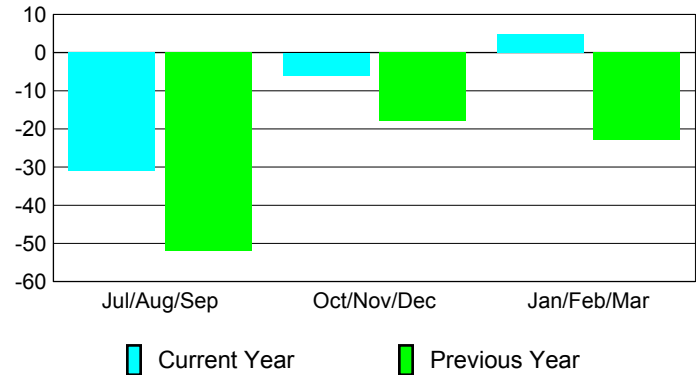

Comparison of Membership Gain/Loss

Current Year Compared to the Previous Year