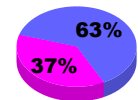

Oct/Nov/Dec