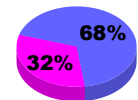

Oct/Nov/Dec