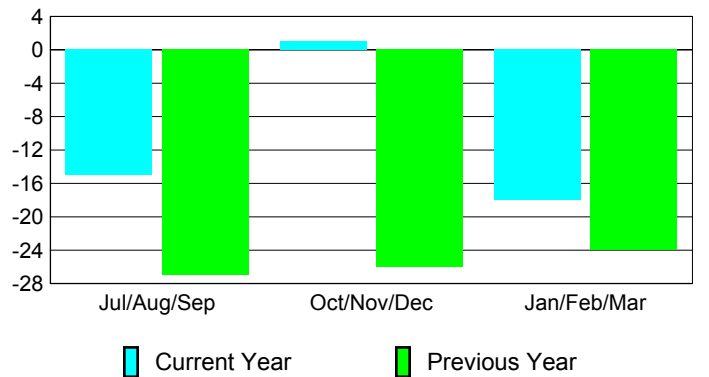

Comparison of Membership Gain/Loss

Current Year Compared to the Previous Year