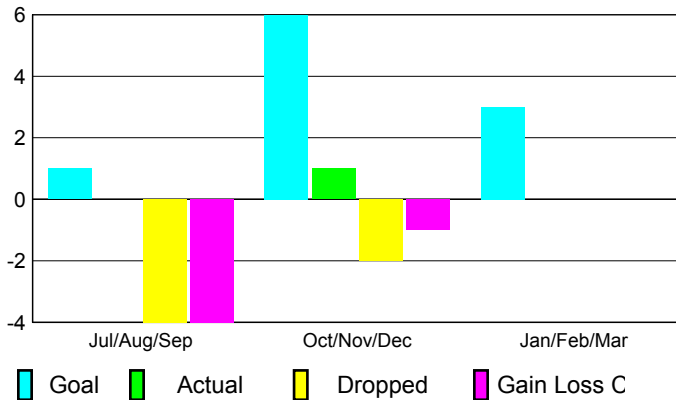

2009-2010 GMT Quarterly Report for District (or Undistricted) **District 2 X1**

GMT: **JOHN 'JACK' R FERGUSON**

Location: **TEXAS**

GMT CA: **1**

CLUBS

Club Results
2009-2010

Clubs
2008-2009

Month	New Club Goal	Actual New Clubs	Actual Dropped Clubs	Gain/Loss of Clubs	Gain/Loss of Clubs
Jul/Aug/Sep	1	0	-4	-4	-1
Oct/Nov/Dec	6	1	-2	-1	1
Jan/Feb/Mar	3	0	0	0	-1
Totals	10	1	-6	-5	-1

Club Results 2009-2010

Goal, New, Dropped, Gain/Loss