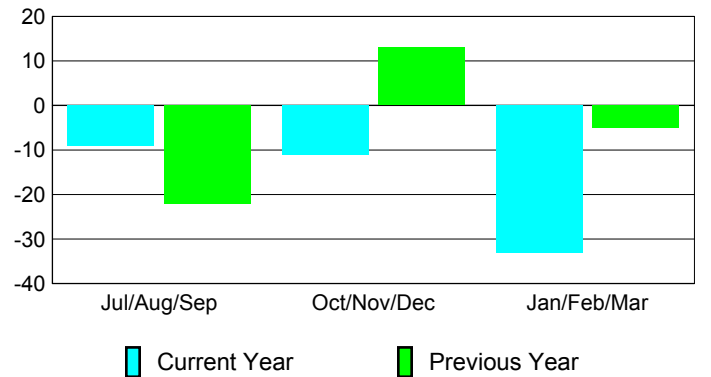

Gender Comparison 2009-2010

Jul/Aug/Sep

Oct/Nov/Dec

Jan/Feb/Mar

Male

Female