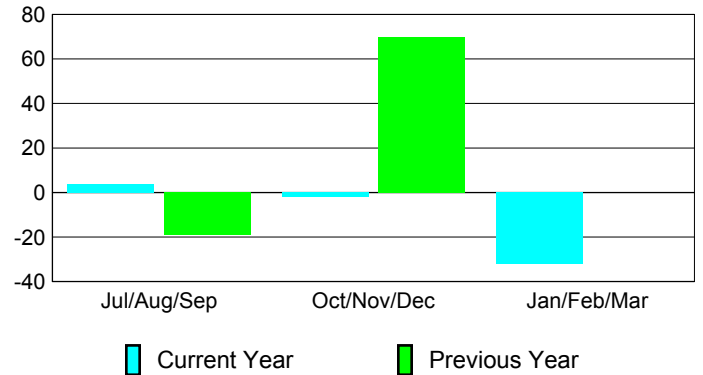

Gender Comparison 2009-2010

Jul/Aug/Sep

Oct/Nov/Dec

Jan/Feb/Mar

Male

Female