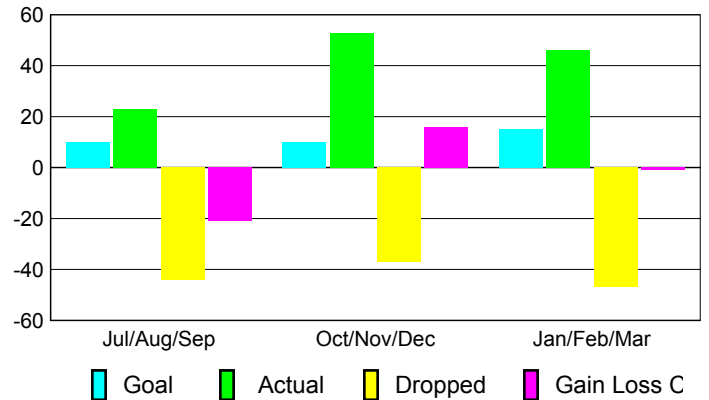

Membership Results 2009-2010

Goal, New, Dropped, Gain/Loss