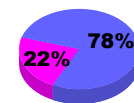

Jan/Feb/Mar

Male

Female