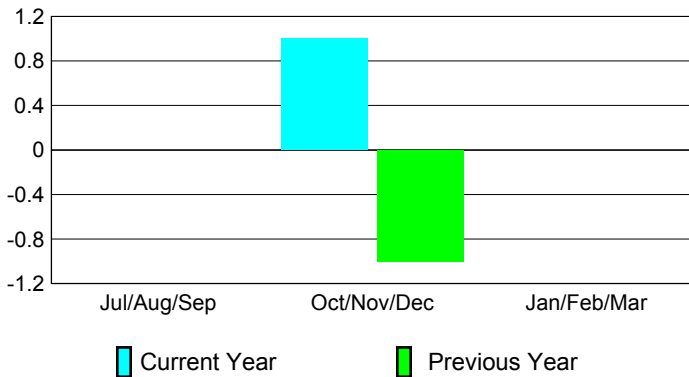

2009-2010 GMT Quarterly Report for District (or Undistricted) **District 2 E1**

GMT: **JOHN 'JACK' R FERGUSON**

Location: **TEXAS**

GMT CA: **1**

CLUBS

Club Results
2009-2010

Clubs
2008-2009

Month	New Club Goal	Actual New Clubs	Actual Dropped Clubs	Gain/Loss of Clubs	Gain/Loss of Clubs
Jul/Aug/Sep	1	0	0	0	0
Oct/Nov/Dec	3	1	0	1	-1
Jan/Feb/Mar	4	0	0	0	0
Totals	8	1	0	1	-1

Club Results 2009-2010

Goal, New, Dropped, Gain/Loss

Comparison of Club Gain/Loss

Current Year Compared to the Previous Year

YTD Status Quo Clubs 2009-2010

Status Quo Clubs Compared to Status Quo Members

MEMBERSHIP

Membership Results
2009-2010

Membership
2008-2009

Month	Net Memb Goal	Actual New Memb	Actual Dropped Memb	Gain/Loss of Memb	Gain/Loss of Memb
Jul/Aug/Sep	10	48	-57	-9	-22
Oct/Nov/Dec	37	53	-64	-11	13
Jan/Feb/Mar	43	26	-59	-33	-5
Totals	90	127	-180	-53	-14

Membership Results 2009-2010

Goal, New, Dropped, Gain/Loss

Comparison of Membership Gain/Loss

Current Year Compared to the Previous Year

Gender Comparison 2009-2010

Jul/Aug/Sep

Oct/Nov/Dec

Jan/Feb/Mar

Male

Female