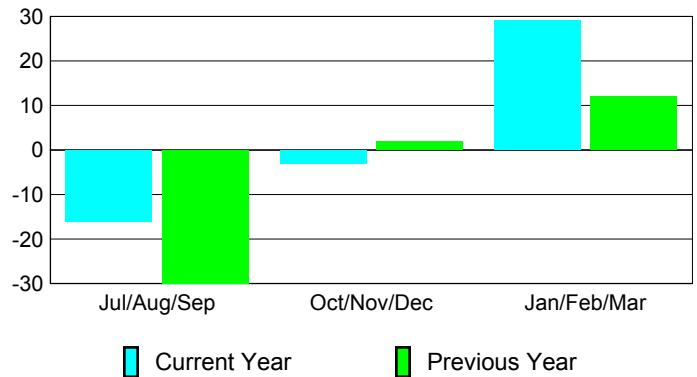

Gender Comparison 2009-2010

Jul/Aug/Sep

Oct/Nov/Dec

Jan/Feb/Mar

Male

Female