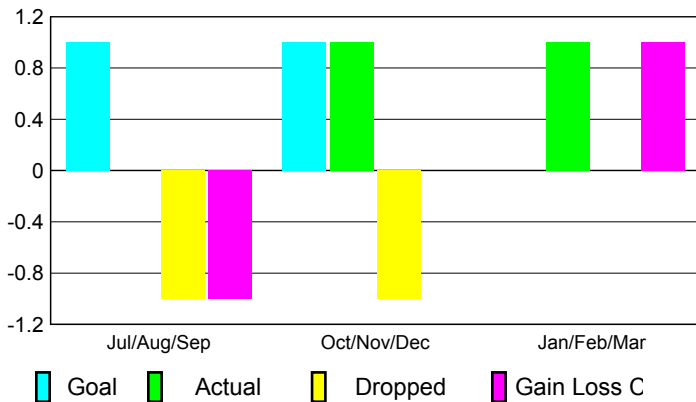

2009-2010 GMT Quarterly Report for District (or Undistricted) **District 7 I**

GMT: JOHN 'JACK' R FERGUSON

Location: ARKANSAS

GMT CA: 1

CLUBS

Club Results
2009-2010

Clubs
2008-2009

Month	New Club Goal	Actual New Clubs	Actual Dropped Clubs	Gain/Loss of Clubs	Gain/Loss of Clubs
Jul/Aug/Sep	1	0	-1	-1	0
Oct/Nov/Dec	1	1	-1	0	1
Jan/Feb/Mar	0	1	0	1	-1
Totals	2	2	-2	0	0

Club Results 2009-2010

Goal, New, Dropped, Gain/Loss