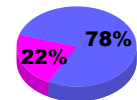

Oct/Nov/Dec