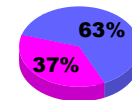

Gender Comparison 2009-2010

Jul/Aug/Sep