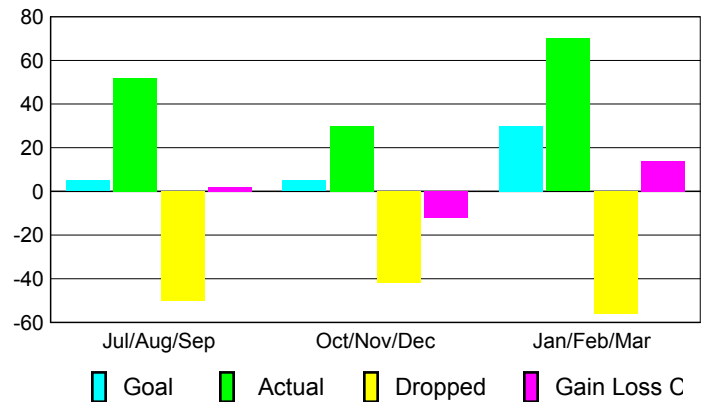

Membership Results 2009-2010

Goal, New, Dropped, Gain/Loss