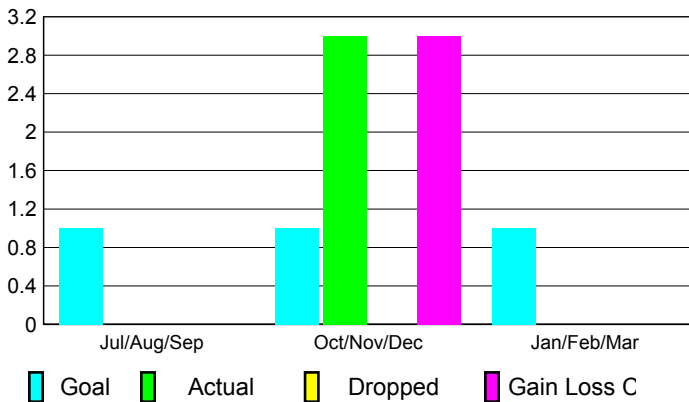

2009-2010 GMT Quarterly Report for District (or Undistricted) **District 2 S4**

GMT: JOHN 'JACK' R FERGUSON

Location: TEXAS

GMT CA: 1

CLUBS

Club Results
2009-2010

Clubs
2008-2009

Month	New Club Goal	Actual New Clubs	Actual Dropped Clubs	Gain/Loss of Clubs	Gain/Loss of Clubs
Jul/Aug/Sep	1	0	0	0	-1
Oct/Nov/Dec	1	3	0	3	-2
Jan/Feb/Mar	1	0	0	0	-1
Totals	3	3	0	3	-4

Club Results 2009-2010

Goal, New, Dropped, Gain/Loss