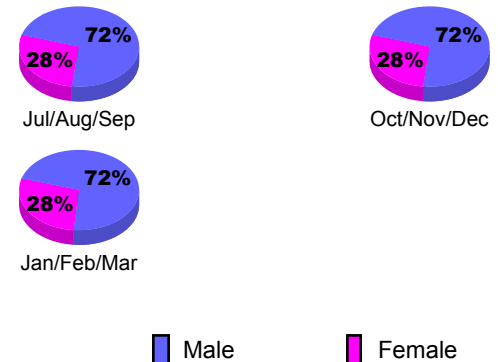

Gender Comparison 2009-2010