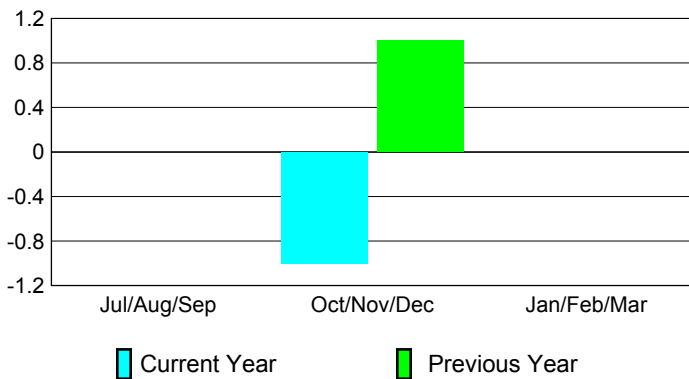

Comparison of Club Gain/Loss

Current Year Compared to the Previous Year