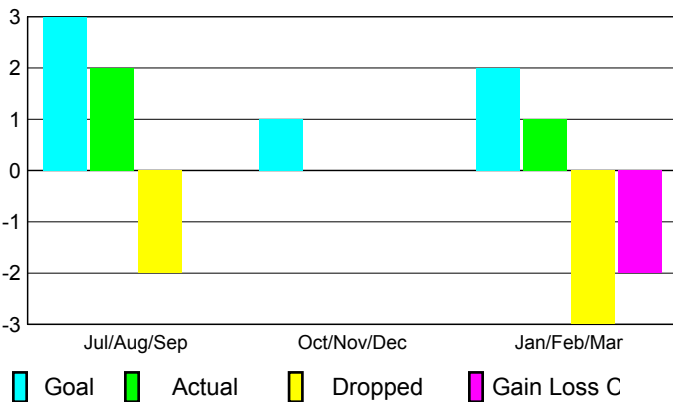

2009-2010 GMT Quarterly Report for District (or Undistricted) **District 26 M5**

GMT: **JOHN 'JACK' R FERGUSON**

Location: **MISSOURI**

GMT CA: **1**

CLUBS

**Club Results
2009-2010**

**Clubs
2008-2009**

Month	New Club Goal	Actual New Clubs	Actual Dropped Clubs	Gain/Loss of Clubs	Gain/Loss of Clubs
Jul/Aug/Sep	3	2	-2	0	0
Oct/Nov/Dec	1	0	0	0	-1
Jan/Feb/Mar	2	1	-3	-2	0
Totals	6	3	-5	-2	-1

Club Results 2009-2010

Goal, New, Dropped, Gain/Loss

Comparison of Club Gain/Loss

Current Year Compared to the Previous Year