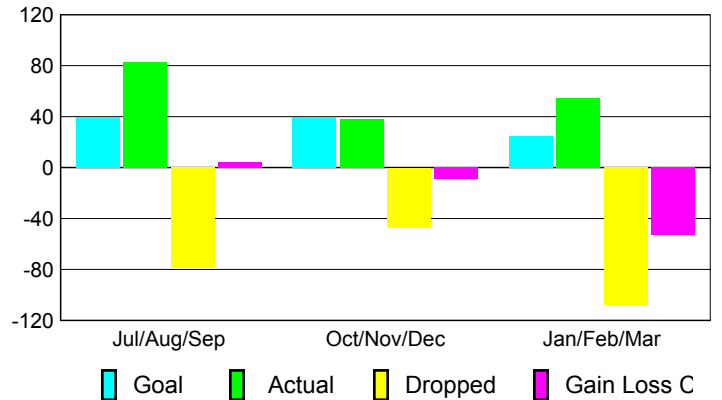

Membership Results 2009-2010

Goal, New, Dropped, Gain/Loss

Comparison of Membership Gain/Loss

Current Year Compared to the Previous Year