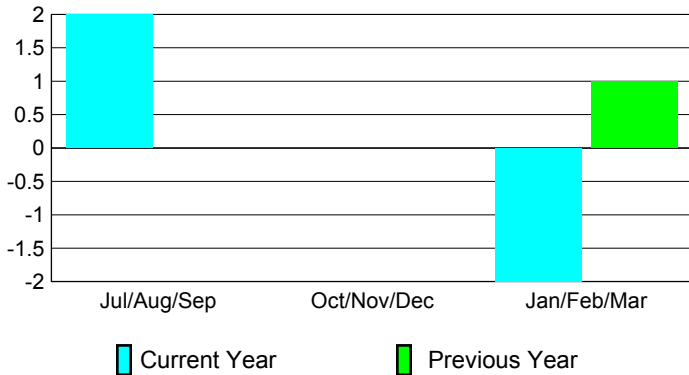

2009-2010 GMT Quarterly Report for District (or Undistricted) **District 2 A2**

GMT: **JOHN 'JACK' R FERGUSON**

Location: **TEXAS**

GMT CA: **1**

CLUBS

Club Results
2009-2010

Clubs
2008-2009

Month	New Club Goal	Actual New Clubs	Actual Dropped Clubs	Gain/Loss of Clubs	Gain/Loss of Clubs
Jul/Aug/Sep	2	2	0	2	0
Oct/Nov/Dec	2	0	0	0	0
Jan/Feb/Mar	1	0	-2	-2	1
Totals	5	2	-2	0	1

Club Results 2009-2010

Goal, New, Dropped, Gain/Loss

Comparison of Club Gain/Loss

Current Year Compared to the Previous Year

YTD Status Quo Clubs 2009-2010

Status Quo Clubs Compared to Status Quo Members

MEMBERSHIP

Membership Results
2009-2010

Membership
2008-2009

Month	Net Memb Goal	Actual New Memb	Actual Dropped Memb	Gain/Loss of Memb	Gain/Loss of Memb
Jul/Aug/Sep	40	83	-79	4	-41
Oct/Nov/Dec	40	38	-47	-9	2
Jan/Feb/Mar	25	55	-108	-53	13
Totals	105	176	-234	-58	-26

Membership Results 2009-2010

Goal, New, Dropped, Gain/Loss

Comparison of Membership Gain/Loss

Current Year Compared to the Previous Year

Gender Comparison 2009-2010

Jul/Aug/Sep

Oct/Nov/Dec

Jan/Feb/Mar

Male

Female