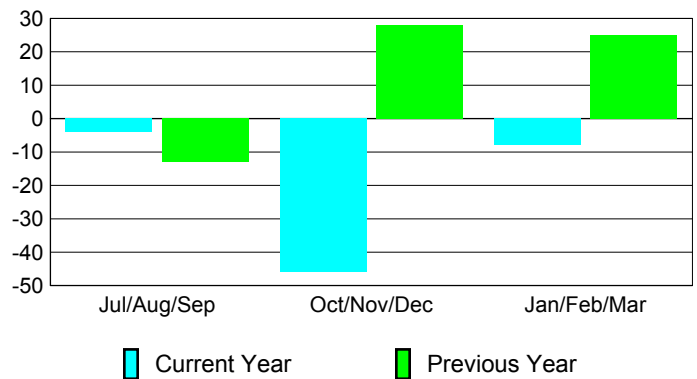

Comparison of Membership Gain/Loss

Current Year Compared to the Previous Year