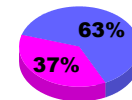

Gender Comparison 2009-2010