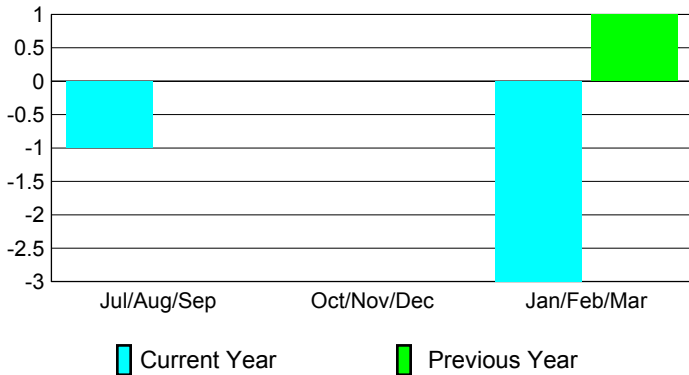

2009-2010 GMT Quarterly Report for District (or Undistricted) **District 2 S3**

GMT: **JOHN 'JACK' R FERGUSON**

Location: **TEXAS**

GMT CA: **1**

CLUBS

Club Results
2009-2010

Clubs
2008-2009

Month	New Club Goal	Actual New Clubs	Actual Dropped Clubs	Gain/Loss of Clubs	Gain/Loss of Clubs
Jul/Aug/Sep	0	0	-1	-1	0
Oct/Nov/Dec	2	0	0	0	0
Jan/Feb/Mar	2	0	-3	-3	1
Totals	4	0	-4	-4	1

Club Results 2009-2010

Goal, New, Dropped, Gain/Loss

Comparison of Club Gain/Loss

Current Year Compared to the Previous Year

YTD Status Quo Clubs 2009-2010

Status Quo Clubs Compared to Status Quo Members

MEMBERSHIP

Membership Results
2009-2010

Membership
2008-2009

Month	Net Memb Goal	Actual New Memb	Actual Dropped Memb	Gain/Loss of Memb	Gain/Loss of Memb
Jul/Aug/Sep	-52	91	-75	16	-13
Oct/Nov/Dec	36	51	-83	-32	28
Jan/Feb/Mar	61	82	-96	-14	-18
Totals	45	224	-254	-30	-3

Membership Results 2009-2010

Goal, New, Dropped, Gain/Loss

Comparison of Membership Gain/Loss

Current Year Compared to the Previous Year

Gender Comparison 2009-2010

Jul/Aug/Sep

Oct/Nov/Dec

Jan/Feb/Mar

Male

Female