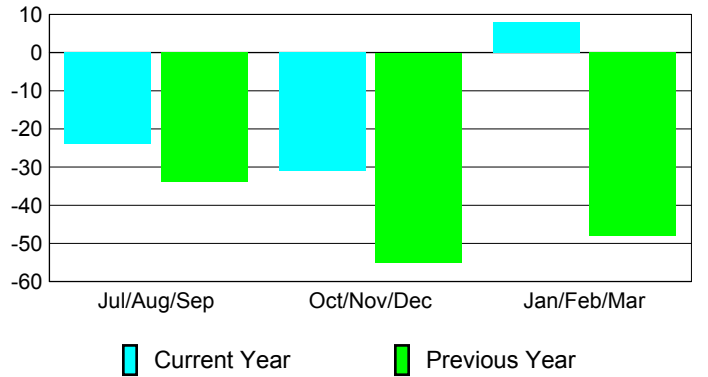

Gender Comparison 2009-2010

Jul/Aug/Sep

Oct/Nov/Dec

Jan/Feb/Mar

Male

Female