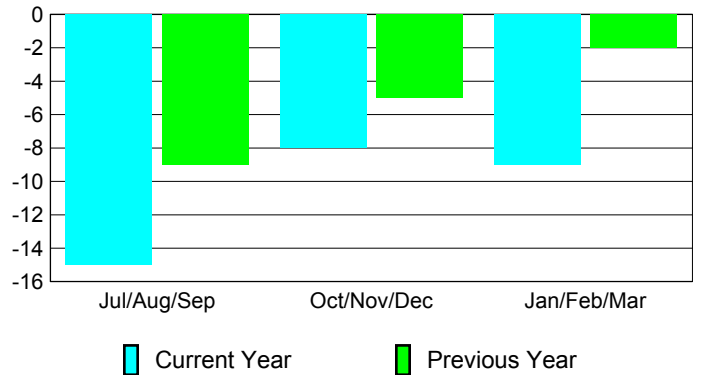

Gender Comparison 2009-2010

Jul/Aug/Sep

Oct/Nov/Dec

Jan/Feb/Mar

Male

Female