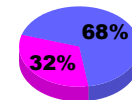

Gender Comparison 2009-2010

Jul/Aug/Sep