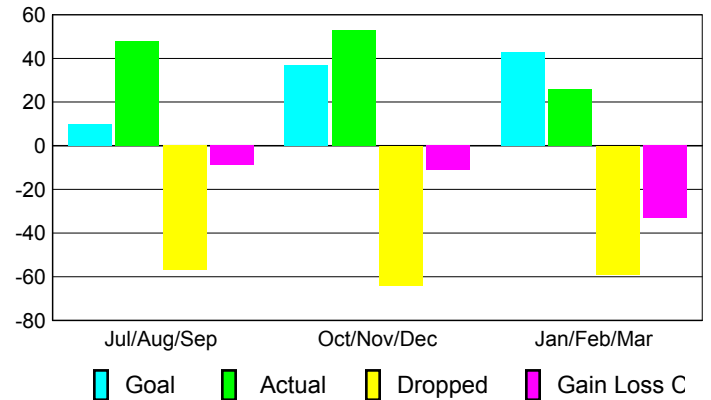

Membership Results 2009-2010

Goal, New, Dropped, Gain/Loss

Comparison of Membership Gain/Loss

Current Year Compared to the Previous Year