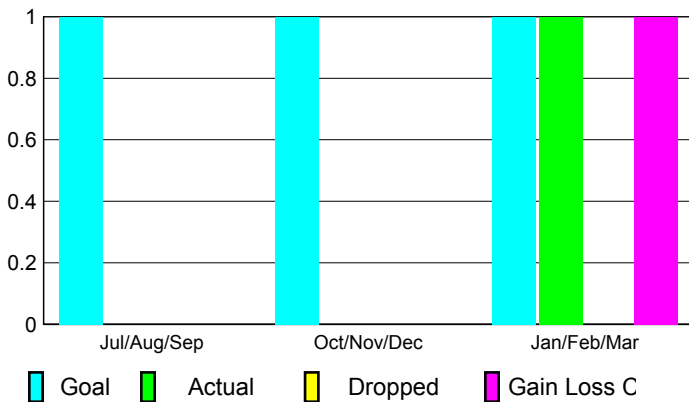

2009-2010 GMT Quarterly Report for District (or Undistricted) **District 7 N**

GMT: JOHN 'JACK' R FERGUSON

Location: ARKANSAS

GMT CA: 1

CLUBS

Club Results
2009-2010

Clubs
2008-2009

Month	New Club Goal	Actual New Clubs	Actual Dropped Clubs	Gain/Loss of Clubs	Gain/Loss of Clubs
Jul/Aug/Sep	1	0	0	0	1
Oct/Nov/Dec	1	0	0	0	-2
Jan/Feb/Mar	1	1	0	1	1
Totals	3	1	0	1	0

Club Results 2009-2010

Goal, New, Dropped, Gain/Loss