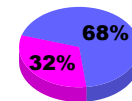

Jan/Feb/Mar

Male

Female