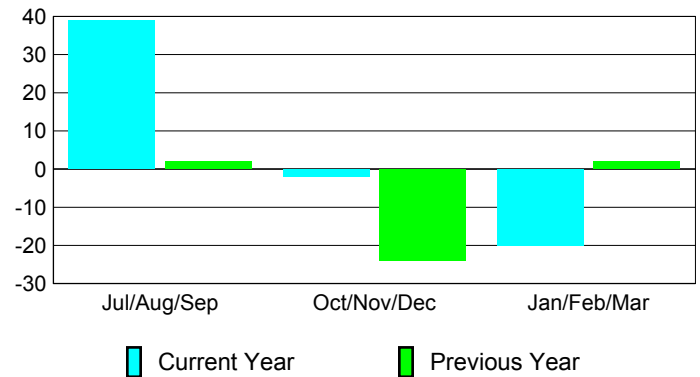

Gender Comparison 2009-2010

Jul/Aug/Sep

Oct/Nov/Dec

Jan/Feb/Mar

Male

Female