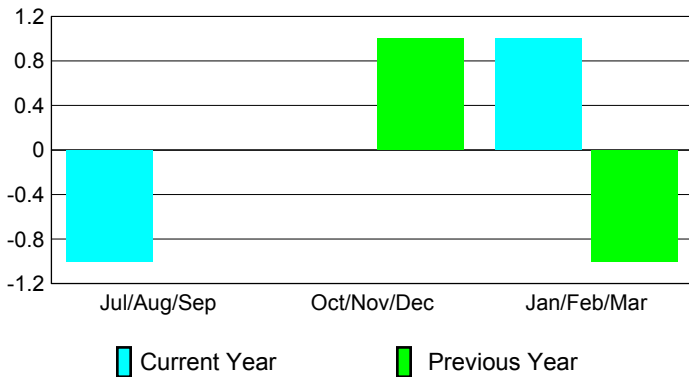

Comparison of Club Gain/Loss

Current Year Compared to the Previous Year