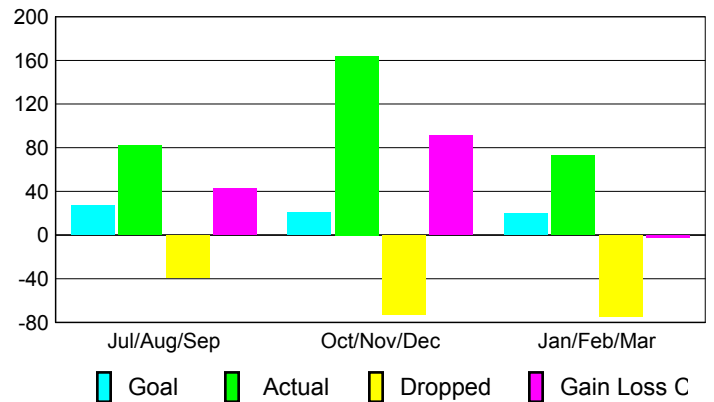

Membership Results 2009-2010

Goal, New, Dropped, Gain/Loss