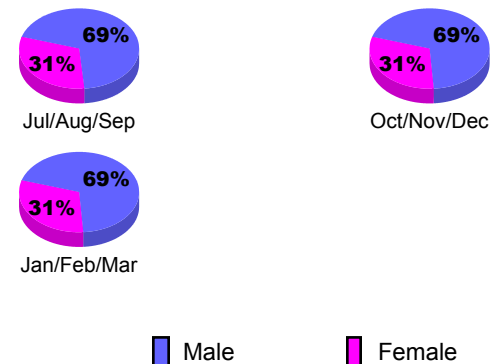

Gender Comparison 2009-2010