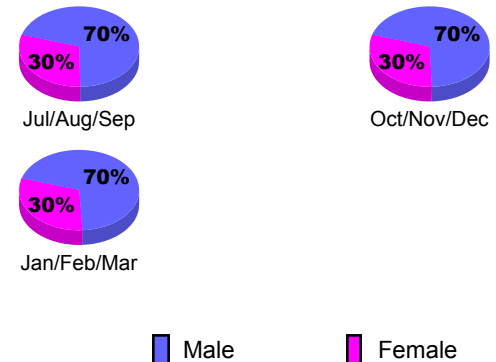

Gender Comparison 2009-2010