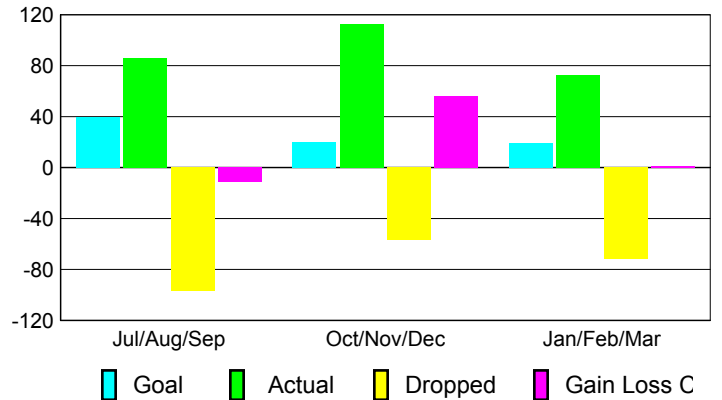

Membership Results 2009-2010

Goal, New, Dropped, Gain/Loss